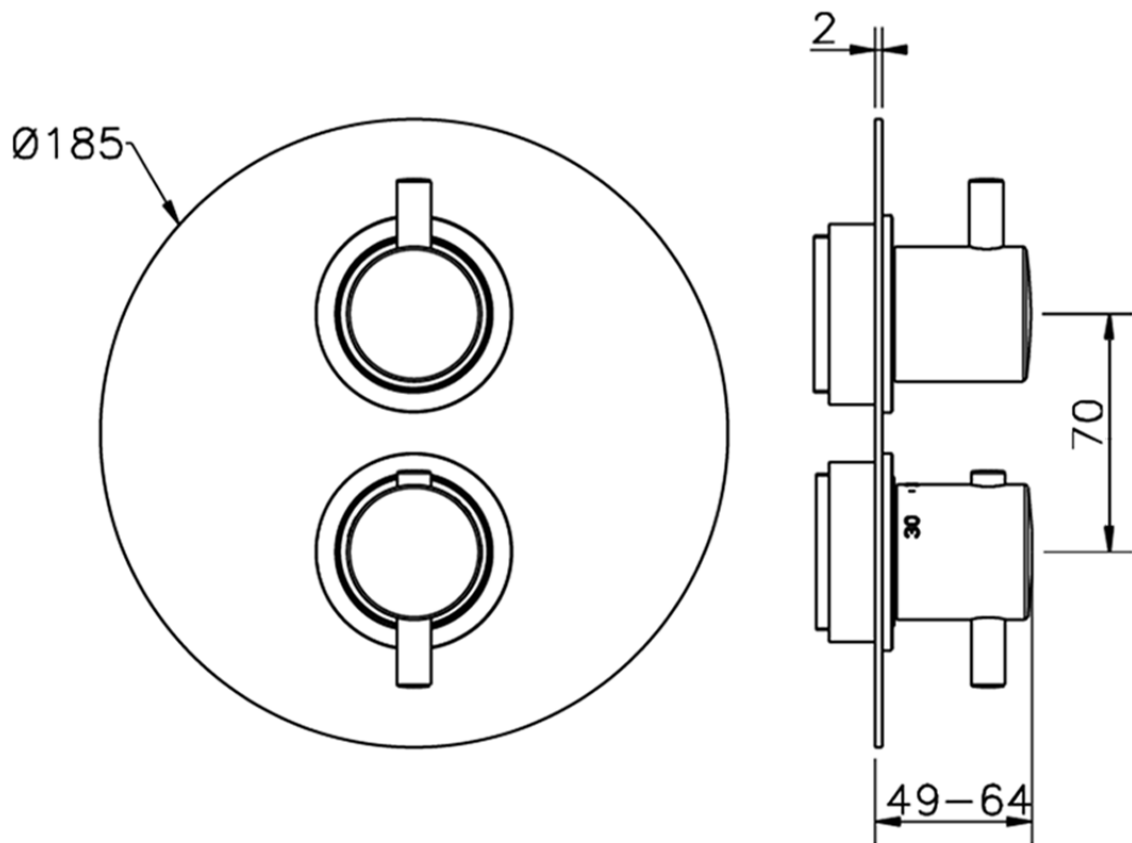

Exposed part for con.thermo.shower valve, 2-outlet M32_MT018100

MT018100

<https://en.huberitalia.com/exposed-part-for-con-thermo-shower-valve-2-outlet-m32-mt018100>

Piastra/Plate/Plaque/Platte/Placa

2-3mm: XX 25-40 YY 76-91

10 mm: XX 16-31 YY 65-80