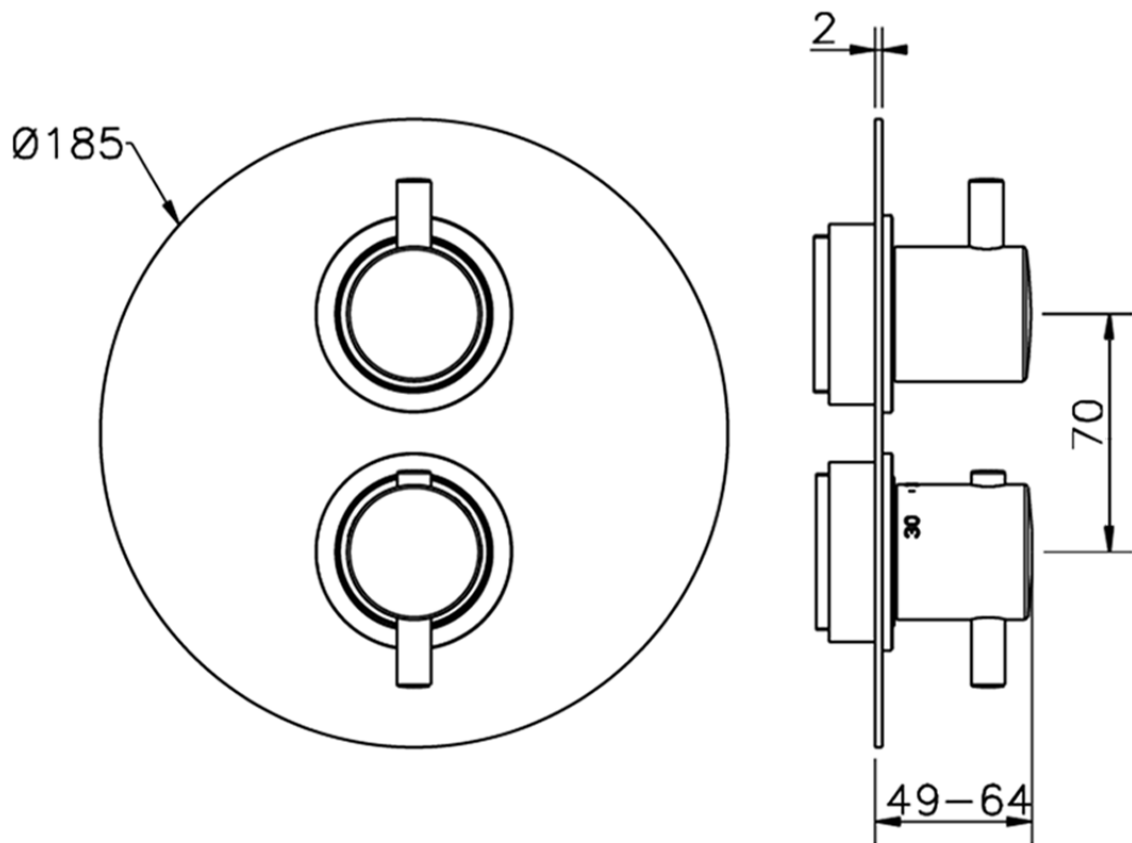

Exposed part for con.thermo.shower valve, 2-outlet M32_MT018100

MT018100

<https://en.huberitalia.com/exposed-part-for-con-thermo-shower-valve-2-outlet-m32-mt018100>

Piastra/Plate/Plaque/Platte/Placa

2-3mm: XX 25-40 YY 76-91

10 mm: XX 16-31 YY 65-80

ZB018101

<https://en.huberitalia.com/2-outlet-concealed-thermostatic-shower-valve-concealed-zb018101>

2026-06-25