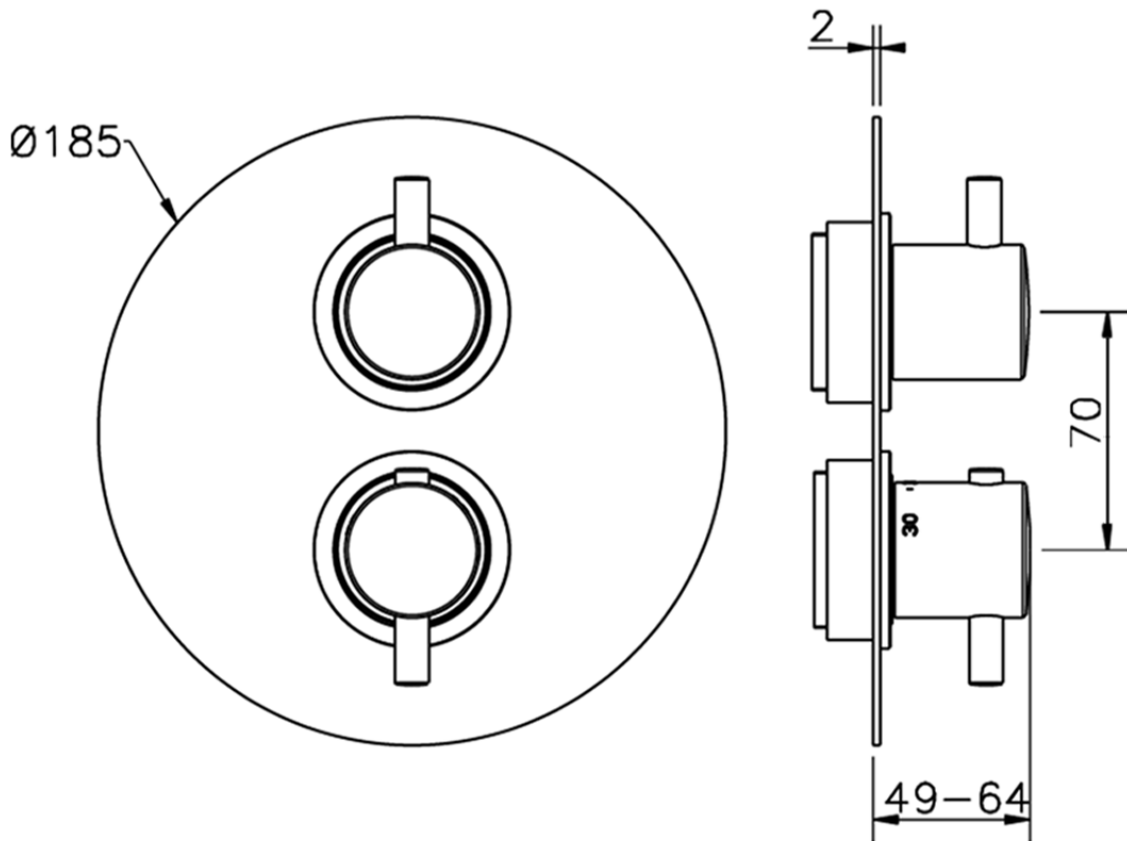

Exposed part for con.thermo.shower valve, 2-outlet M32_MT018100

MT018100

<https://en.huberitalia.com/exposed-part-for-con-thermo-shower-valve-2-outlet-m32-mt018100>

Piastra/Plate/Plaque/Platte/Placa

2-3mm: XX 25-40 YY 76-91

10 mm: XX 16-31 YY 65-80

ZB018101

<https://en.huberitalia.com/2-outlet-concealed-thermostatic-shower-valve-concealed-zb018101>

2026-04-08