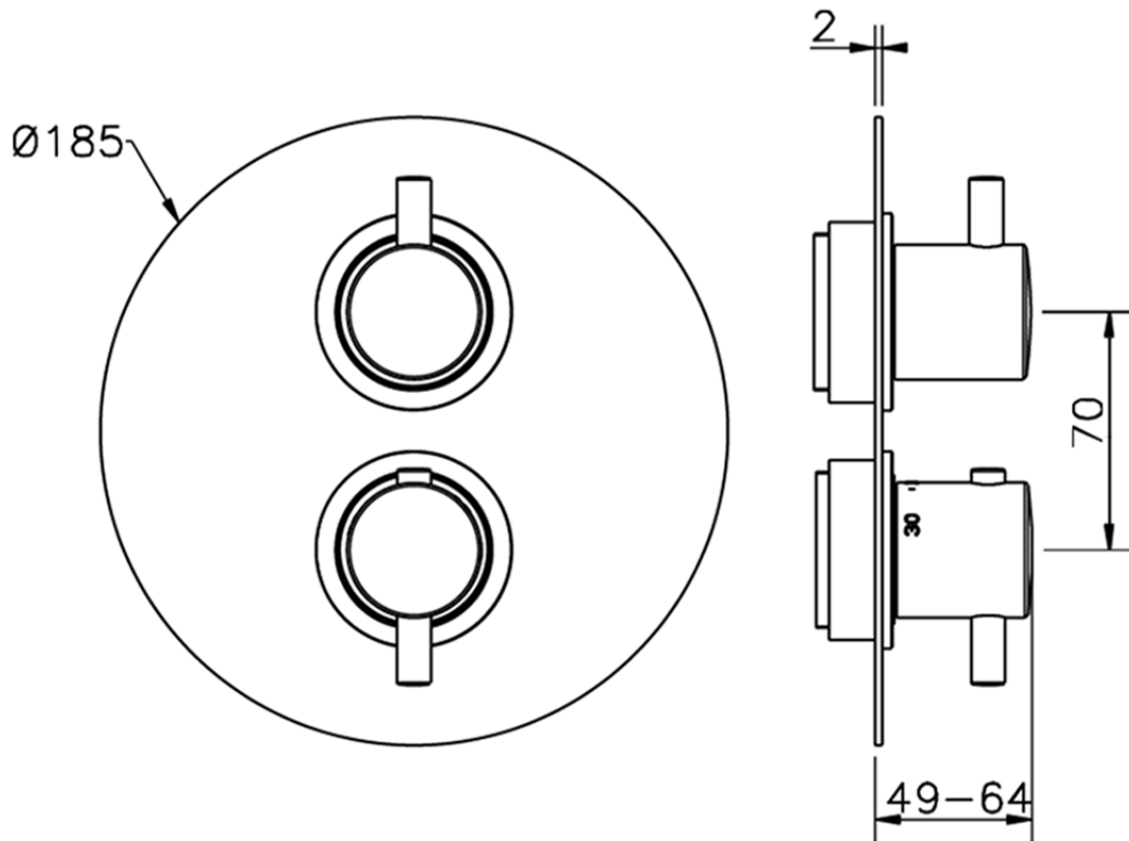

Exposed part for con.thermo.shower valve, 2-outlet M32_MT018100

MT018100

<https://en.huberitalia.com/exposed-part-for-con-thermo-shower-valve-2-outlet-m32-mt018100>

Piastra/Plate/Plaque/Platte/Placa

2-3mm: XX 25-40 YY 76-91

10 mm: XX 16-31 YY 65-80

ZB018101

<https://en.huberitalia.com/2-outlet-concealed-thermostatic-shower-valve-concealed-zb018101>

2026-06-25