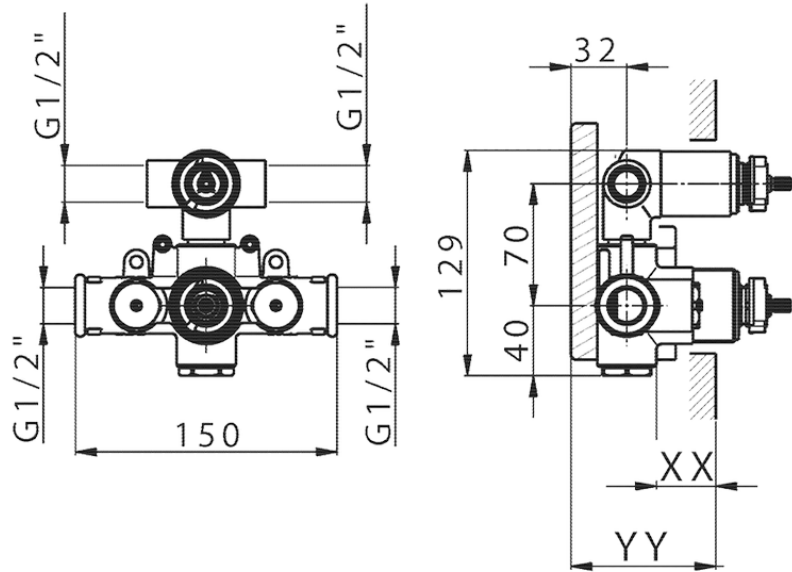

Exposed part for con.thermo.shower valve, 2-outlet M32_MT018100

MT018100

<https://en.huberitalia.com/exposed-part-for-con-thermo-shower-valve-2-outlet-m32-mt018100>

Piastra/Plate/Plaque/Platte/Placa

2-3mm: XX 25-40 YY 76-91

10 mm: XX 16-31 YY 65-80

ZB018101

<https://en.huberitalia.com/2-outlet-concealed-thermostatic-shower-valve-concealed-zb018101>

2026-06-25