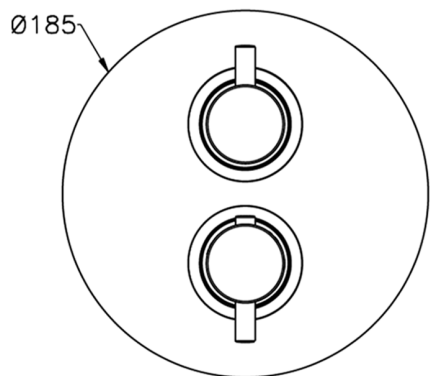

## Exposed part for con.thermo.shower valve, 2-outlet M32\_MT018100

MODEL **MT018100**

Exposed part for 2-outlet thermostatic mixer, with 2-outlet diverter, without concealed part, for item ZB018101

Piastra/Plate/Plaque/Platte/Placa

2-3mm: XX 25-40 YY 76-91

10 mm: XX 16-31 YY 65-80