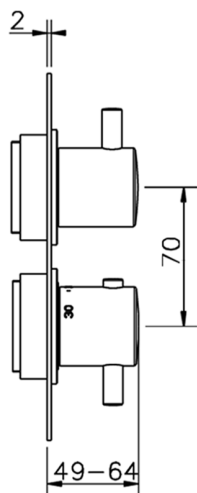

## Exposed part for con.thermo.shower valve, 2-outlet M32\_MT018100

MODEL **MT018100**

Exposed part for 2-outlet thermostatic mixer, with 2-outlet diverter, without concealed part, for item ZB018101

## 2-outlet Concealed thermostatic shower valve CONCEALED\_ZB018101

MODEL **ZB018101**

2-outlet Concealed thermostatic mixer, with 2-outlet diverter, without trim kit

AVAILABLE FINISHINGS

CHARACTERISTICS

Installation	<b>Concealed</b>
Cartridge Spare Parts	<b>24.04A.PP</b>
<b>8x20 Plus P Thermostatic Valve</b>	
Concealed	<b>1</b>

Piastra/Plate/Plaque/Platte/Placa

2-3mm: XX 25-40 YY 76-91

10 mm: XX 16-31 YY 65-80