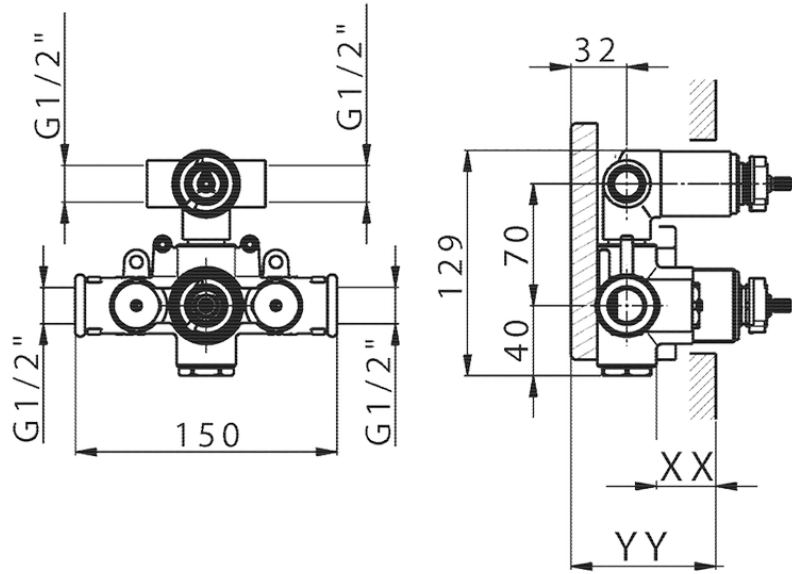

Exposed part for con.thermo.shower valve, 2-outlet M32_MT018100

MT018100

<https://en.huberitalia.com/exposed-part-for-con-thermo-shower-valve-2-outlet-m32-mt018100>

Piastra/Plate/Plaque/Platte/Placa

2-3mm: XX 25-40 YY 76-91

10 mm: XX 16-31 YY 65-80

ZB018101

<https://en.huberitalia.com/2-outlet-concealed-thermostatic-shower-valve-concealed-zb018101>

2026-04-29