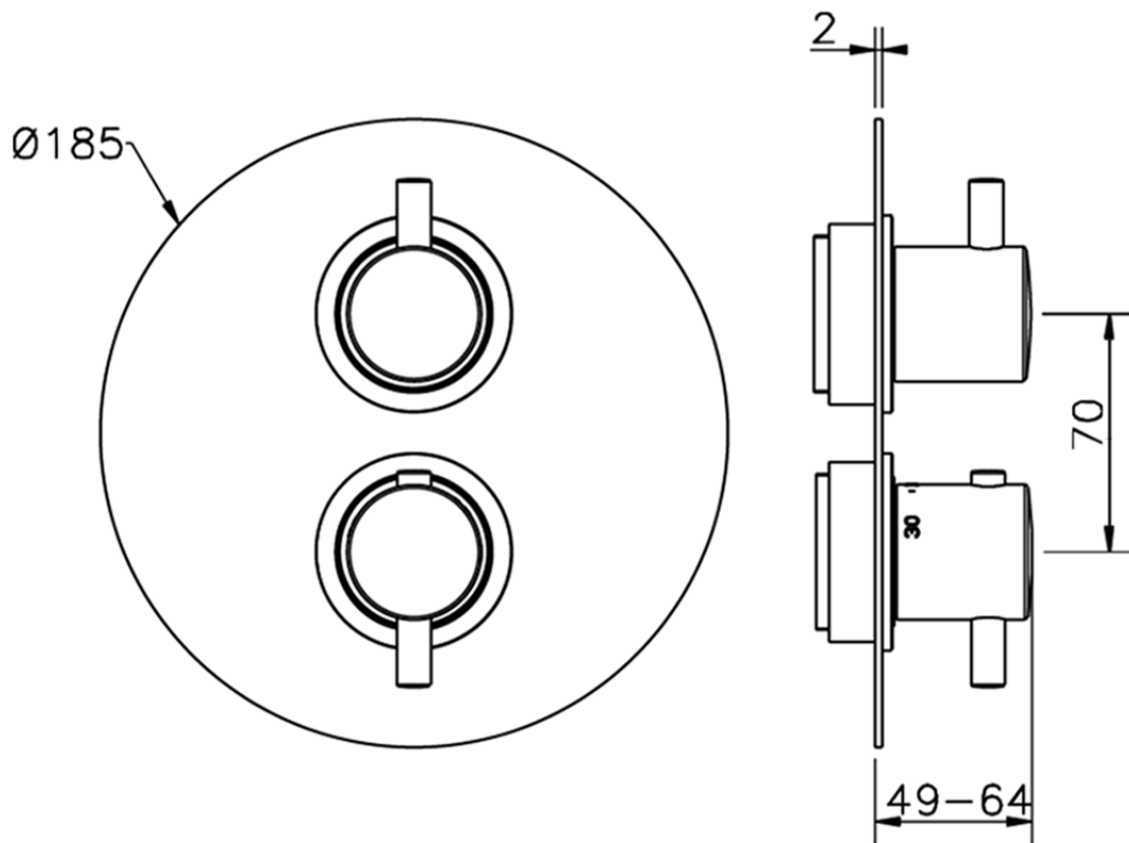

Exposed part for con.thermo.shower valve, 2-outlet M32_MT018100

MT018100

<https://en.huberitalia.com/exposed-part-for-con-thermo-shower-valve-2-outlet-m32-mt018100>

Piastra/Plate/Plaque/Platte/Placa

2-3mm: XX 25-40 YY 76-91

10 mm: XX 16-31 YY 65-80

ZB018101

<https://en.huberitalia.com/2-outlet-concealed-thermostatic-shower-valve-concealed-zb018101>

2026-04-29