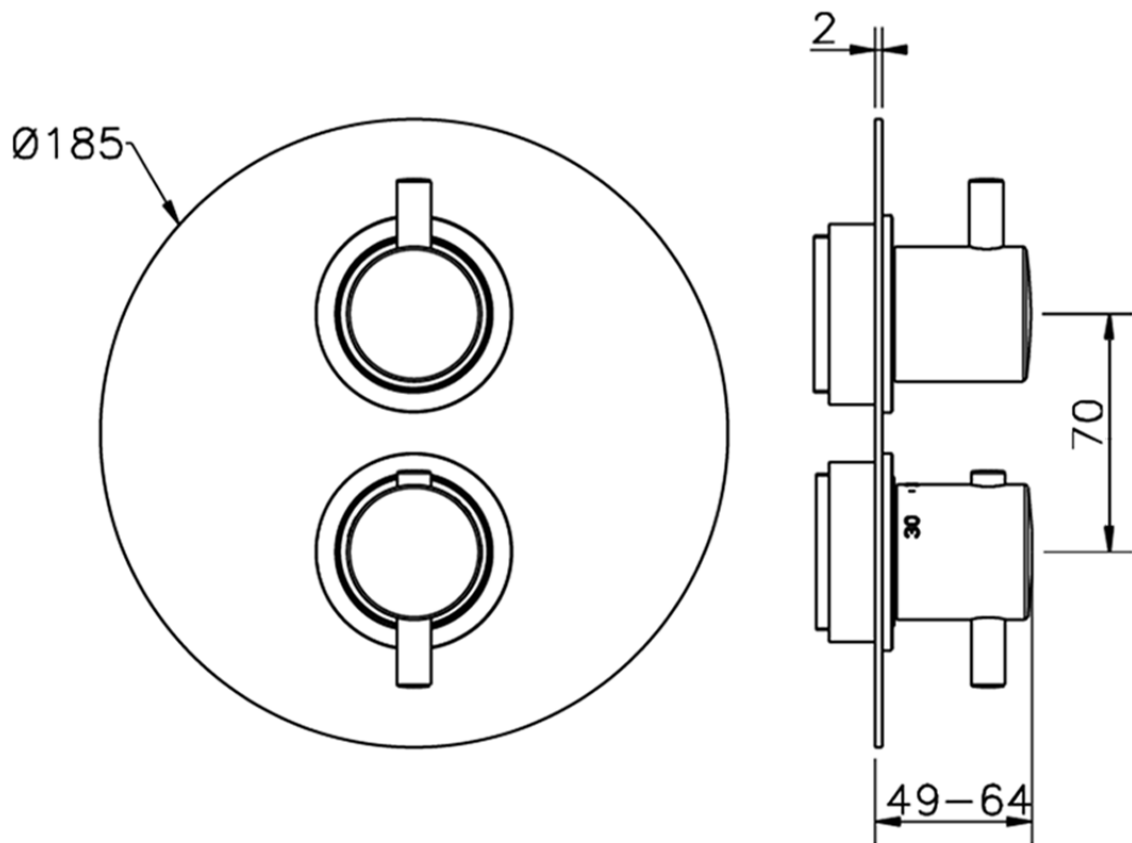

Exposed part for con.thermo.shower valve, 2-outlet M32_MT018100

MT018100

<https://en.huberitalia.com/exposed-part-for-con-thermo-shower-valve-2-outlet-m32-mt018100>

Piastra/Plate/Plaque/Platte/Placa

2-3mm: XX 25-40 YY 76-91

10 mm: XX 16-31 YY 65-80

ZB018101

<https://en.huberitalia.com/2-outlet-concealed-thermostatic-shower-valve-concealed-zb018101>

2026-04-05