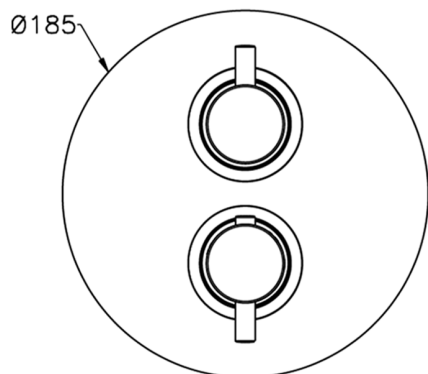

Exposed part for con.thermo.shower valve, 2-outlet M32_MT018100

MODEL **MT018100**

Exposed part for 2-outlet thermostatic mixer, with 2-outlet diverter, without concealed part, for item ZB018101

AVAILABLE FINISHINGS

-  **21** 21 Chrome
-  **26** 26 Old Copper
-  **2F** 2F Brushed Nickel
-  **2W** 2W Brushed Gold
-  **40** 40 Matt Black
-  **4Q** 4Q Matt White

CHARACTERISTICS

Installation **Concealed**
 Required concealed parts **ZB018101**

Concealed **1**

Piastra/Plate/Plaque/Platte/Placa

2-3mm: XX 25-40 YY 76-91

10 mm: XX 16-31 YY 65-80

DeviaStop

The Huber Devia Stop technology allows to adjust the water flow and to direct it to the selected output point (overhead soaker, hand shower, etc).