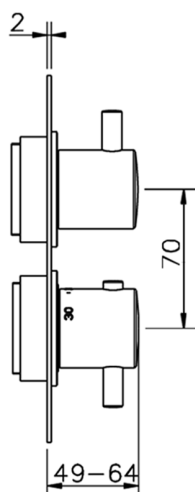

Exposed part for con.thermo.shower valve, 2-outlet M32_MT018100

MODEL **MT018100**

Exposed part for 2-outlet thermostatic mixer, with 2-outlet diverter, without concealed part, for item ZB018101

AVAILABLE FINISHINGS

-  **21** 21 Chrome
-  **26** 26 Old Copper
-  **2F** 2F Brushed Nickel
-  **2W** 2W Brushed Gold
-  **40** 40 Matt Black
-  **4Q** 4Q Matt White

CHARACTERISTICS

Installation **Concealed**
 Required concealed parts **ZB018101**

2-outlet Concealed thermostatic mixer, with 2-outlet diverter, without trim kit

AVAILABLE FINISHINGS

04 04 Without finishing

CHARACTERISTICS

Installation **Concealed**

Cartridge Spare Parts **24.04A.PP**

8x20 Plus P Thermostatic Valve

Concealed **1**

Piastra/Plate/Plaque/Platte/Placa

2-3mm: XX 25-40 YY 76-91

10 mm: XX 16-31 YY 65-80

DeviaStop

The Huber Devia Stop technology allows to adjust the water flow and to direct it to the selected output point (overhead soaker, hand shower, etc).