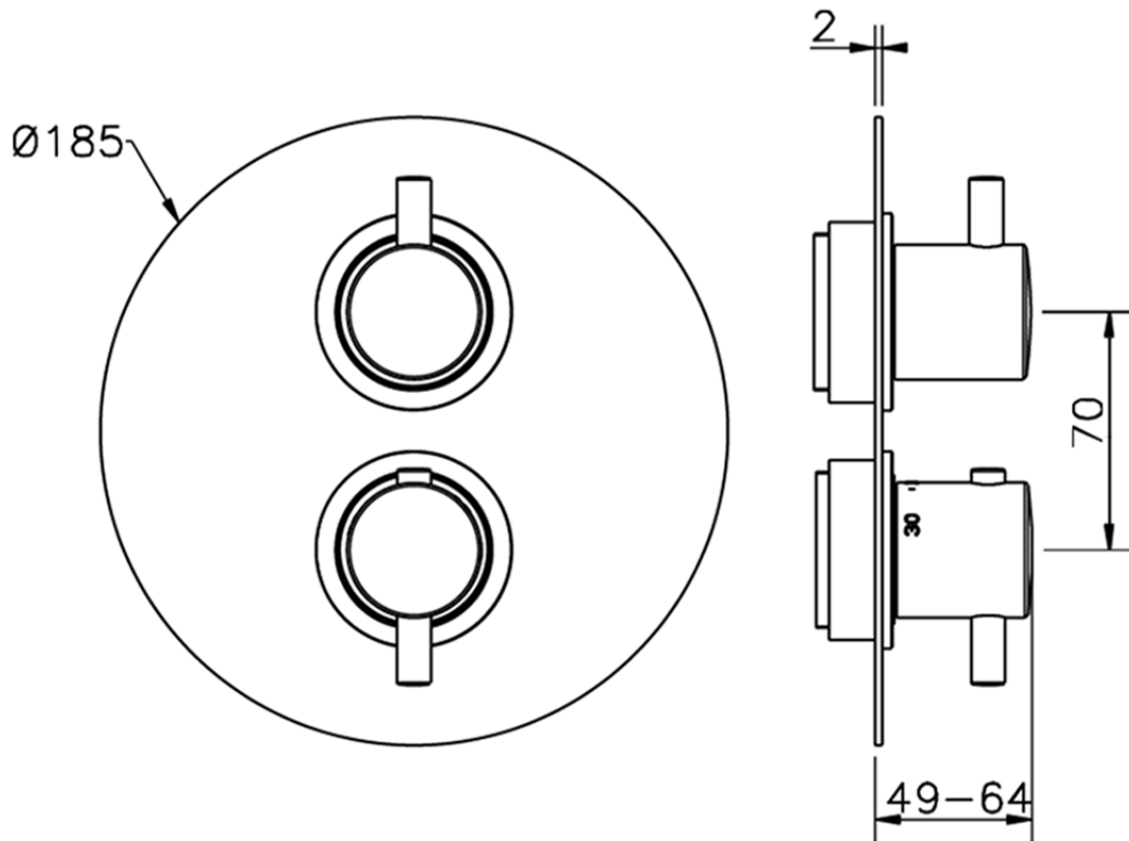

## Exposed part for con.thermo.shower valve, 2-outlet M32\_MT018100

MT018100

<https://en.huberitalia.com/exposed-part-for-con-thermo-shower-valve-2-outlet-m32-mt018100>

## Piastra/Plate/Plaque/Platte/Placa

2-3mm: XX 25-40 YY 76-91

10 mm: XX 16-31 YY 65-80