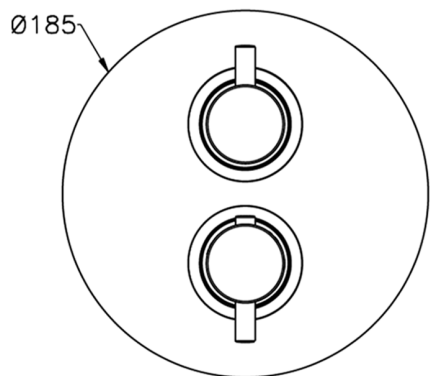

## Exposed part for con.thermo.shower valve, 2-outlet M32\_MT018100

MODEL **MT018100**

Exposed part for 2-outlet thermostatic mixer, with 2-outlet diverter, without concealed part, for item ZB018101

CHARACTERISTICS

Installation	<b>Concealed</b>
Cartridge Spare Parts	<b>24.04A.PP</b>
<b>8x20 Plus P Thermostatic Valve</b>	
Concealed	<b>1</b>

Piastra/Plate/Plaque/Platte/Placa

2-3mm: XX 25-40 YY 76-91

10 mm: XX 16-31 YY 65-80