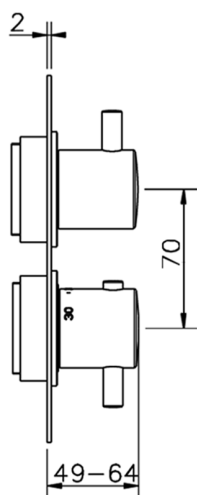

## Exposed part for con.thermo.shower valve, 2-outlet M32\_MT018100

MODEL **MT018100**

Exposed part for 2-outlet thermostatic mixer, with 2-outlet diverter, without concealed part, for item ZB018101

CHARACTERISTICS

Installation	<b>Concealed</b>
Cartridge Spare Parts	<b>24.04A.PP</b>
<b>8x20 Plus P Thermostatic Valve</b>	
Concealed	<b>1</b>

Piastra/Plate/Plaque/Platte/Placa

2-3mm: XX 25-40 YY 76-91

10 mm: XX 16-31 YY 65-80