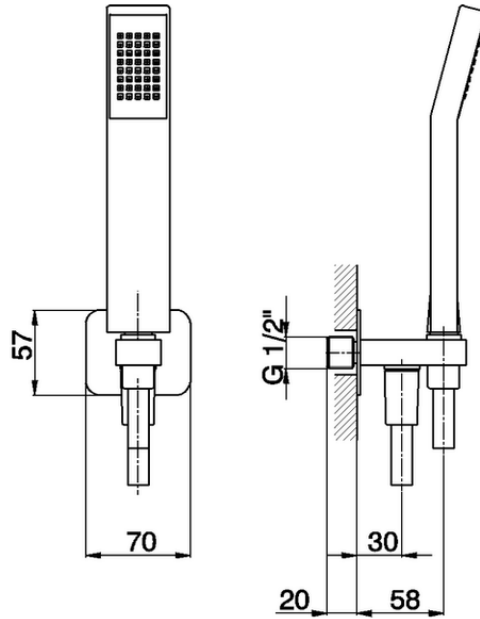

Showerset with wall elbow SHOWER_SS018800

SS018800

<https://en.huberitalia.com/showerset-with-wall-elbow-shower-ss018800>

2026-04-06