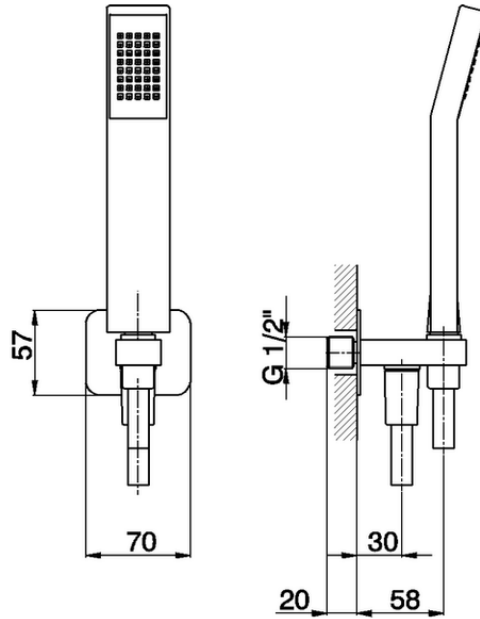

Showerset with wall elbow SHOWER_SS018800

SS018800

<https://en.huberitalia.com/showerset-with-wall-elbow-shower-ss018800>

2026-06-15