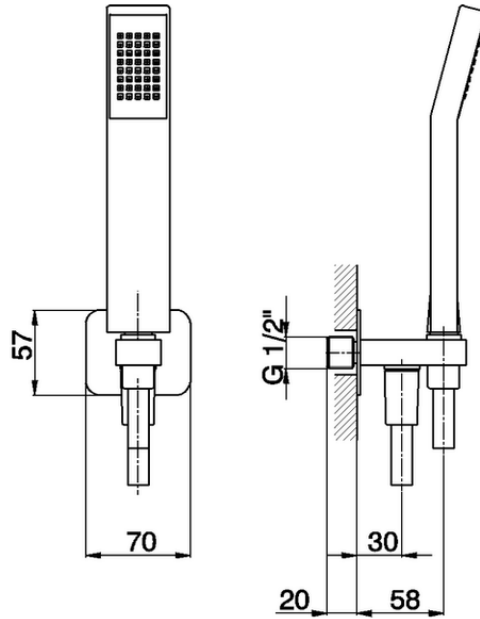

## Showerset with wall elbow SHOWER\_SS018800

SS018800

<https://en.huberitalia.com/showerset-with-wall-elbow-shower-ss018800>

2026-05-15