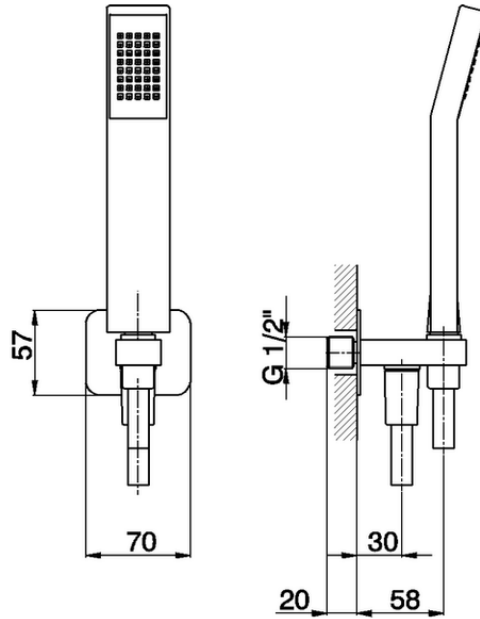

Showerset with wall elbow SHOWER_SS018800

SS018800

<https://en.huberitalia.com/showerset-with-wall-elbow-shower-ss018800>

2026-05-15