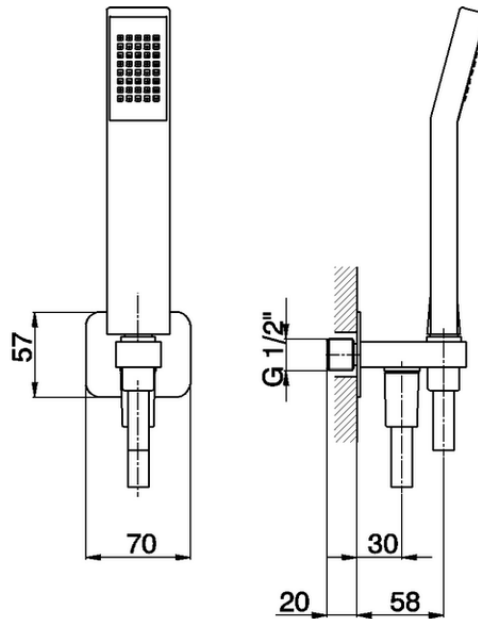

Showerset with wall elbow SHOWER_SS018800

SS018800

<https://en.huberitalia.com/showerset-with-wall-elbow-shower-ss018800>

2026-04-07