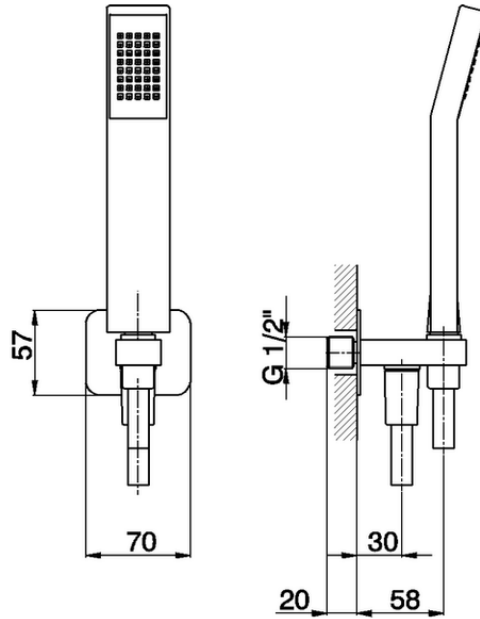

Showerset with wall elbow SHOWER_SS018800

SS018800

<https://en.huberitalia.com/showerset-with-wall-elbow-shower-ss018800>

2026-06-13