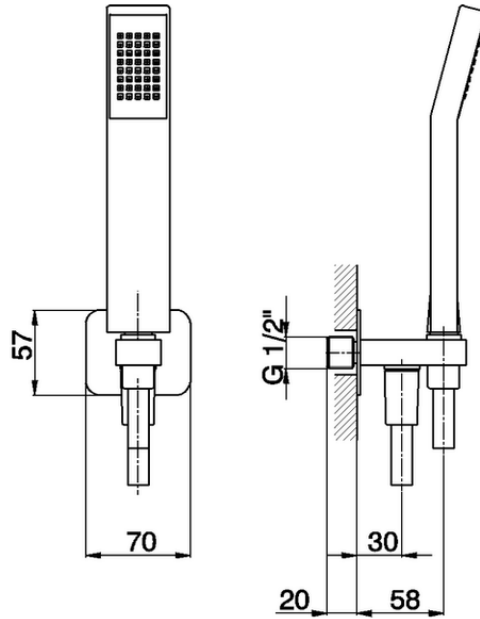

Showerset with wall elbow SHOWER_SS018800

SS018800

<https://en.huberitalia.com/showerset-with-wall-elbow-shower-ss018800>

2026-04-10