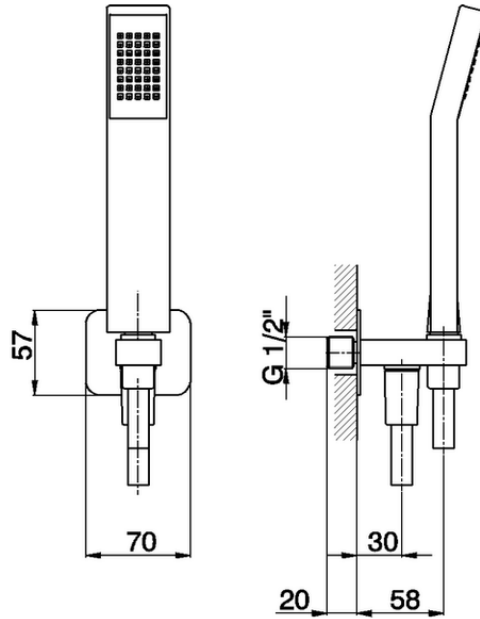

Showerset with wall elbow SHOWER_SS018800

SS018800

<https://en.huberitalia.com/showerset-with-wall-elbow-shower-ss018800>

2026-04-05