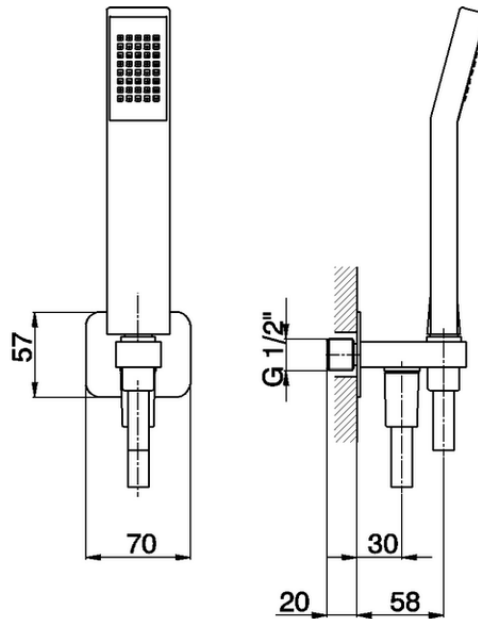

Showerset with wall elbow SHOWER_SS018800

SS018800

<https://en.huberitalia.com/showerset-with-wall-elbow-shower-ss018800>

2026-06-13