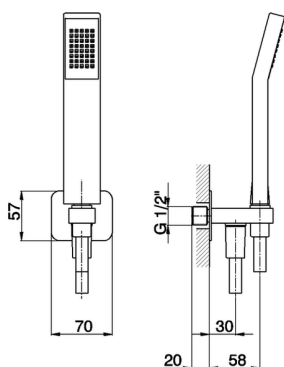

Showerset with wall elbow SHOWER_SS018800

MODEL **SS018800**

Showerset with wall elbow, wall mounted handshower holder, 42x18 mm ABS Quad one spray handshower, 150 cm SUPREME smooth flexible hose

AVAILABLE FINISHINGS

- **21** 21 Chrome
- **2B** 2B Polished Nickel
- **2F** 2F Brushed Nickel
- **40** 40 Matt Black
- **4Q** 4Q Matt White

CHARACTERISTICS

2026-04-07