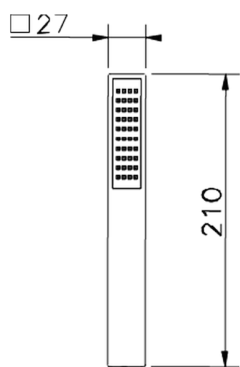

## ABS Ego handshower SHOWER\_SS014400

MODEL **SS014400**

Handshower, ABS one spray 27x27 mm

AVAILABLE FINISHINGS

CHARACTERISTICS

2024-12-22