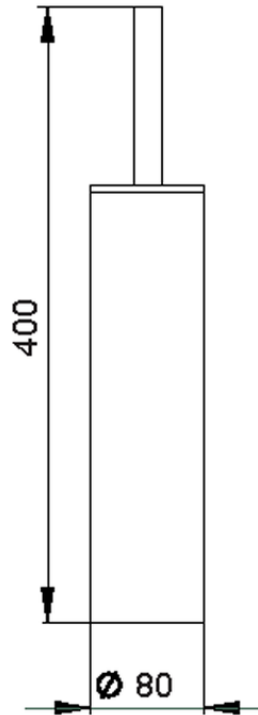

Brush holder BATHROOM ACCESSORIES_SI090650

SI090650

<https://en.huberitalia.com/brush-holder-bathroom-accessories-si090650>

2026-04-08