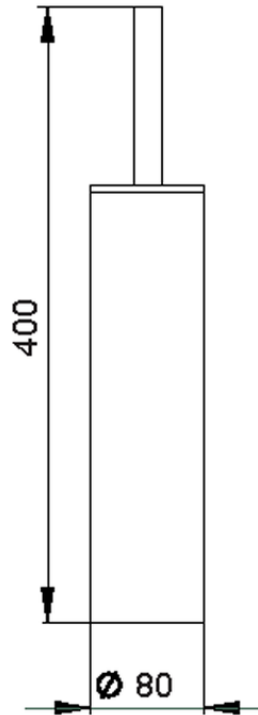

Brush holder BATHROOM ACCESSORIES_SI090650

SI090650

<https://en.huberitalia.com/brush-holder-bathroom-accessories-si090650>

2026-05-15