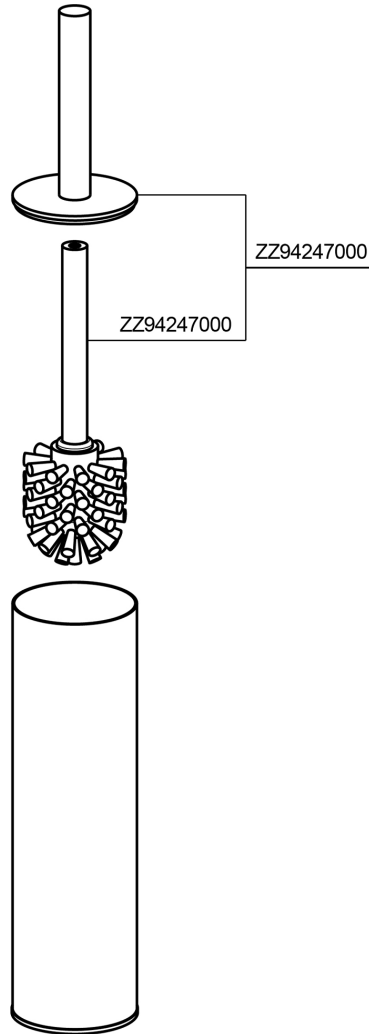

Brush holder BATHROOM ACCESSORIES_SI090650

SI090650

<https://en.huberitalia.com/brush-holder-bathroom-accessories-si090650>

2026-04-08