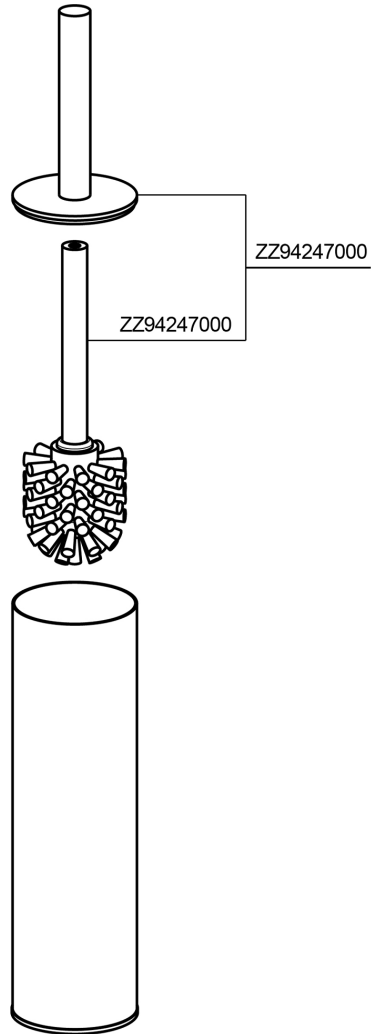

Brush holder BATHROOM ACCESSORIES_SI090650

MODEL **SI090650**

Brush holder, prepared with holes for wall fixing system, for wall application to combine with art. SI090660, art. SI090660 not included, Brass made

AVAILABLE FINISHINGS

-  **21** 21 Chrome
-  **2B** 2B Polished Nickel
-  **2F** 2F Brushed Nickel
-  **2P** 2P Rose Gold
-  **2Q** 2Q Black Titanium
-  **40** 40 Matt Black
-  **4Q** 4Q Matt White

CHARACTERISTICS

Required concealed parts **SI090660**

Brush holder BATHROOM ACCESSORIES_SI090650

SI090650

<https://en.huberitalia.com/brush-holder-bathroom-accessories-si090650>

2026-04-09