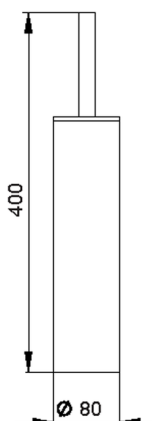

## Brush holder BATHROOM ACCESSORIES\_SI090650

MODEL **SI090650**

Brush holder, prepared with holes for wall fixing system, for wall application to combine with art. SI090660, art. SI090660 not included, Brass made