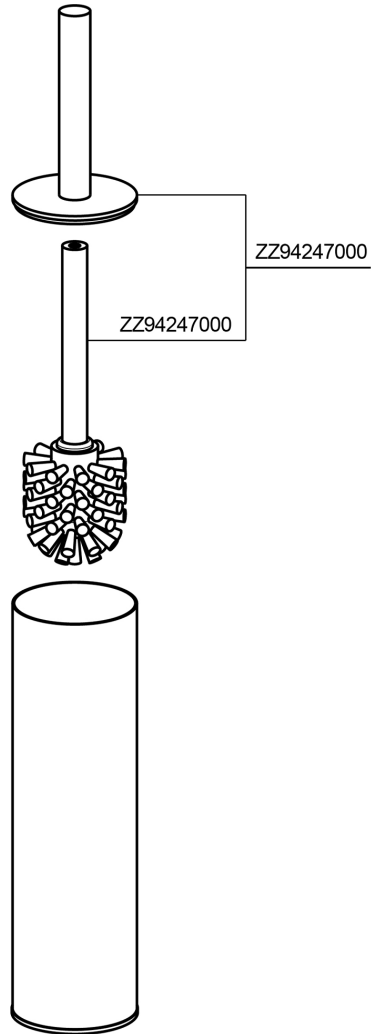

Brush holder BATHROOM ACCESSORIES_SI090650

MODEL **SI090650**

Brush holder, prepared with holes for wall fixing system, for wall application to combine with art. SI090660, art. SI090660 not included, Brass made

AVAILABLE FINISHINGS

-  **21** 21 Chrome
-  **2B** 2B Polished Nickel
-  **2F** 2F Brushed Nickel
-  **2P** 2P Rose Gold
-  **2Q** 2Q Black Titanium
-  **40** 40 Matt Black
-  **4Q** 4Q Matt White

CHARACTERISTICS

Required concealed parts **SI090660**

Brush holder BATHROOM ACCESSORIES_SI090650

SI090650

<https://en.huberitalia.com/brush-holder-bathroom-accessories-si090650>

2026-06-14