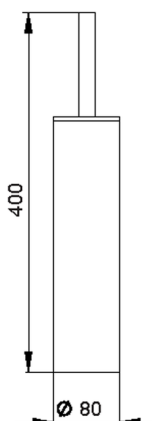

Brush holder BATHROOM ACCESSORIES_SI090650

MODEL **SI090650**

Brush holder, prepared with holes for wall fixing system, for wall application to combine with art. SI090660, art. SI090660 not included, Brass made

AVAILABLE FINISHINGS

-  **21** 21 Chrome
-  **2B** 2B Polished Nickel
-  **2F** 2F Brushed Nickel
-  **2P** 2P Rose Gold
-  **2Q** 2Q Black Titanium
-  **40** 40 Matt Black
-  **4Q** 4Q Matt White

CHARACTERISTICS

Required concealed parts **SI090660**

Brush holder BATHROOM ACCESSORIES_SI090650

SI090650

<https://en.huberitalia.com/brush-holder-bathroom-accessories-si090650>

2026-06-14