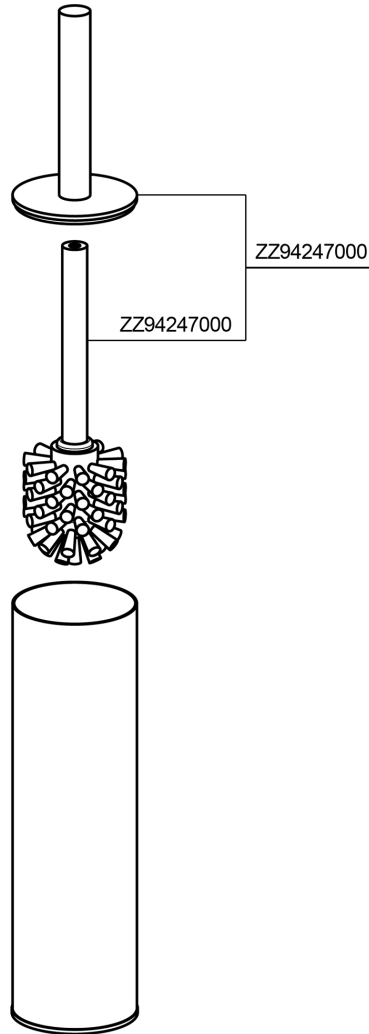

Brush holder BATHROOM ACCESSORIES_SI090650

SI090650

<https://en.huberitalia.com/brush-holder-bathroom-accessories-si090650>

2026-04-06