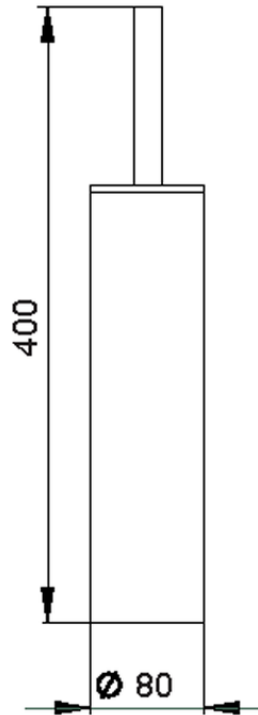

Brush holder BATHROOM ACCESSORIES_SI090650

SI090650

<https://en.huberitalia.com/brush-holder-bathroom-accessories-si090650>

2026-04-07