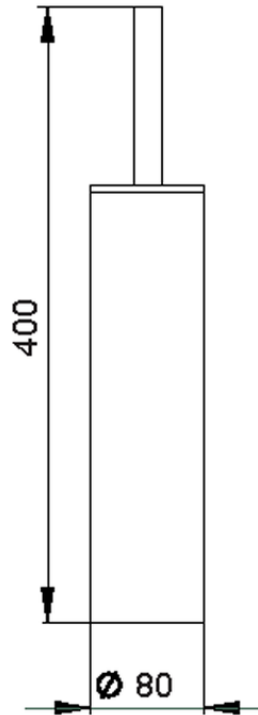

Brush holder BATHROOM ACCESSORIES_SI090650

SI090650

<https://en.huberitalia.com/brush-holder-bathroom-accessories-si090650>

2026-06-13