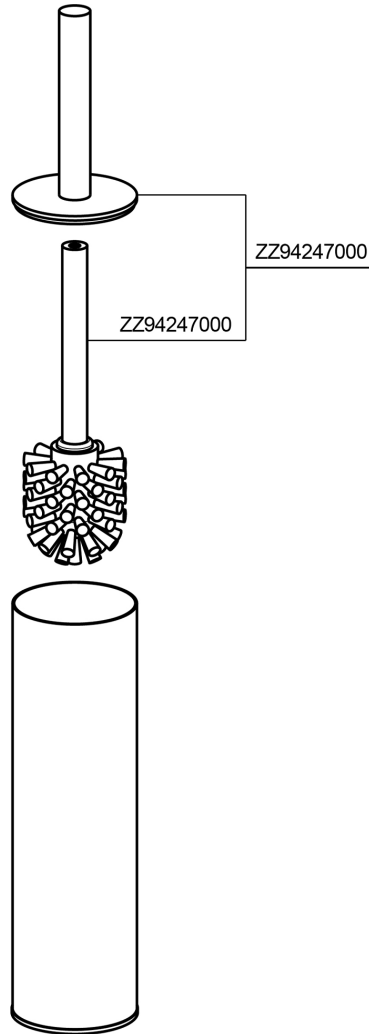

## Brush holder BATHROOM ACCESSORIES\_SI090650

SI090650

<https://en.huberitalia.com/brush-holder-bathroom-accessories-si090650>

2026-04-07