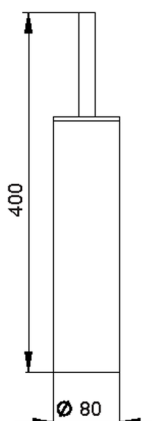

Brush holder BATHROOM ACCESSORIES_SI090650

MODEL **SI090650**

Brush holder, prepared with holes for wall fixing system, for wall application to combine with art. SI090660, art. SI090660 not included, Brass made

AVAILABLE FINISHINGS

-  **21** 21 Chrome
-  **2B** 2B Polished Nickel
-  **2F** 2F Brushed Nickel
-  **2P** 2P Rose Gold
-  **2Q** 2Q Black Titanium
-  **40** 40 Matt Black
-  **4Q** 4Q Matt White

CHARACTERISTICS

Required concealed parts **SI090660**

Brush holder BATHROOM ACCESSORIES_SI090650

SI090650

<https://en.huberitalia.com/brush-holder-bathroom-accessories-si090650>

2026-06-10