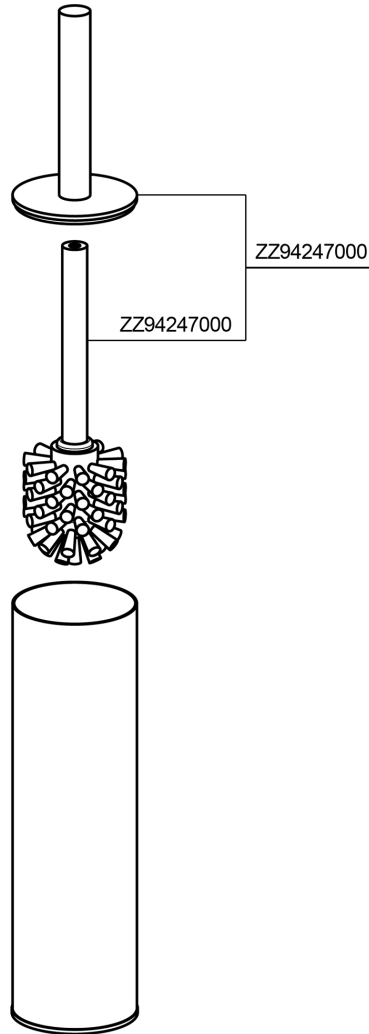

Brush holder BATHROOM ACCESSORIES_SI090650

MODEL **SI090650**

Brush holder, prepared with holes for wall fixing system, for wall application to combine with art. SI090660, art. SI090660 not included, Brass made

AVAILABLE FINISHINGS

-  **21** 21 Chrome
-  **2B** 2B Polished Nickel
-  **2F** 2F Brushed Nickel
-  **2P** 2P Rose Gold
-  **2Q** 2Q Black Titanium
-  **40** 40 Matt Black
-  **4Q** 4Q Matt White

CHARACTERISTICS

Required concealed parts **SI090660**

Brush holder BATHROOM ACCESSORIES_SI090650

SI090650

<https://en.huberitalia.com/brush-holder-bathroom-accessories-si090650>

2026-04-07