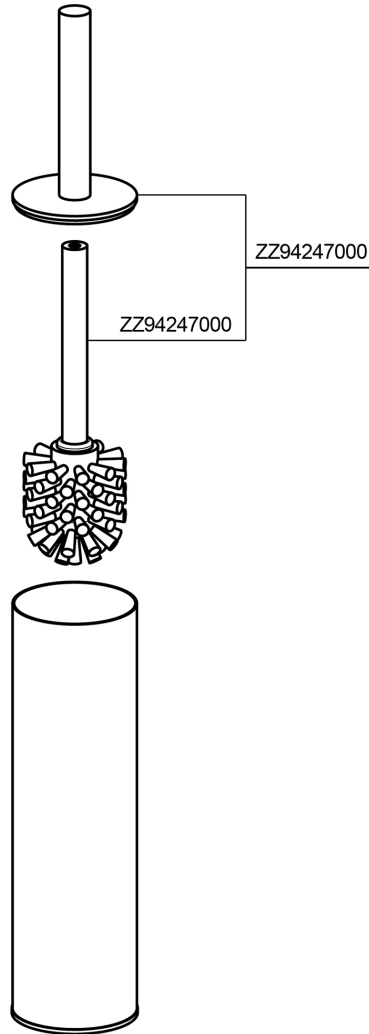

Brush holder BATHROOM ACCESSORIES_SI090650

MODEL **SI090650**

Brush holder, prepared with holes for wall fixing system, for wall application to combine with art. SI090660, art. SI090660 not included, Brass made

AVAILABLE FINISHINGS

-  **21** 21 Chrome
-  **2B** 2B Polished Nickel
-  **2F** 2F Brushed Nickel
-  **2P** 2P Rose Gold
-  **2Q** 2Q Black Titanium
-  **40** 40 Matt Black
-  **4Q** 4Q Matt White

CHARACTERISTICS

Required concealed parts **SI090660**

Brush holder BATHROOM ACCESSORIES_SI090650

SI090650

<https://en.huberitalia.com/brush-holder-bathroom-accessories-si090650>

2026-06-10