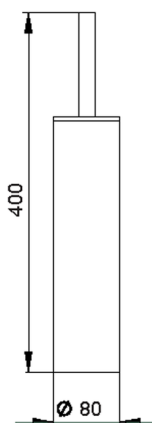

Brush holder BATHROOM ACCESSORIES_SI090650

MODEL **SI090650**

Brush holder, prepared with holes for wall fixing system, for wall application to combine with art. SI090660, art. SI090660 not included, Brass made

AVAILABLE FINISHINGS

-  **21** 21 Chrome
-  **2B** 2B Polished Nickel
-  **2F** 2F Brushed Nickel
-  **2P** 2P Rose Gold
-  **2Q** 2Q Black Titanium
-  **40** 40 Matt Black
-  **4Q** 4Q Matt White

CHARACTERISTICS