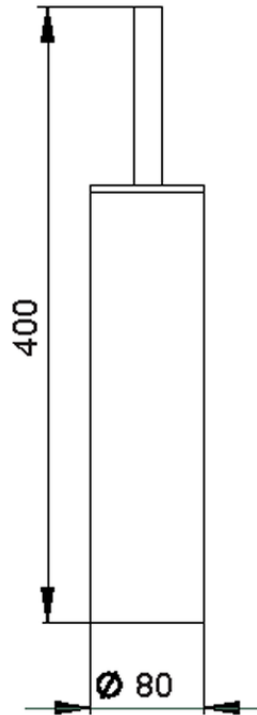

## Brush holder BATHROOM ACCESSORIES\_SI090650

SI090650

<https://en.huberitalia.com/brush-holder-bathroom-accessories-si090650>

2026-04-06