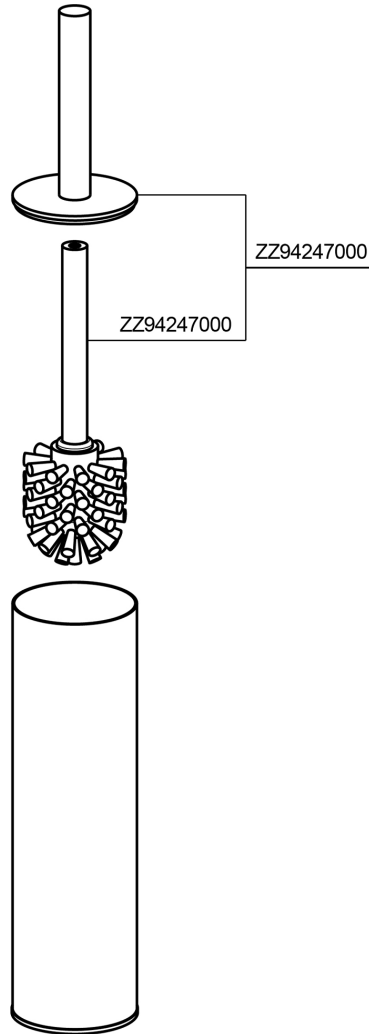

Brush holder BATHROOM ACCESSORIES_SI090650

SI090650

<https://en.huberitalia.com/brush-holder-bathroom-accessories-si090650>

2026-06-13