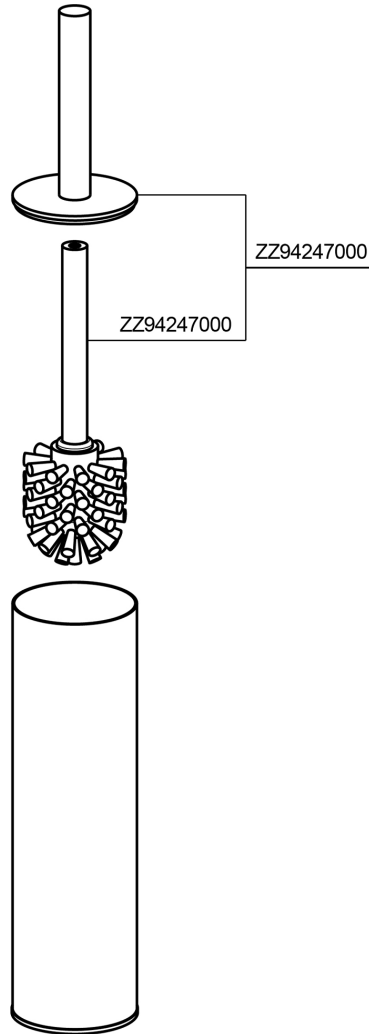

## Brush holder BATHROOM ACCESSORIES\_SI090650

SI090650

<https://en.huberitalia.com/brush-holder-bathroom-accessories-si090650>

2026-06-13