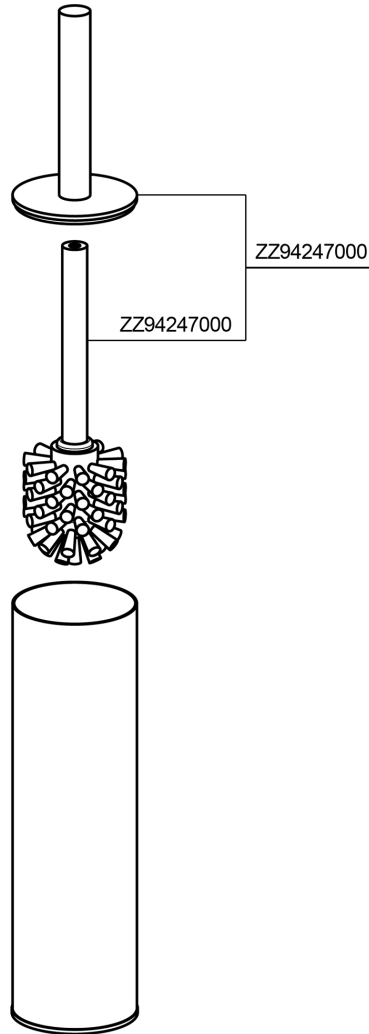

Brush holder BATHROOM ACCESSORIES_SI090650

MODEL **SI090650**

Brush holder, prepared with holes for wall fixing system, for wall application to combine with art. SI090660, art. SI090660 not included, Brass made

AVAILABLE FINISHINGS

-  **21** 21 Chrome
-  **2B** 2B Polished Nickel
-  **2F** 2F Brushed Nickel
-  **2P** 2P Rose Gold
-  **2Q** 2Q Black Titanium
-  **40** 40 Matt Black
-  **4Q** 4Q Matt White

CHARACTERISTICS

Required concealed parts **SI090660**

Brush holder BATHROOM ACCESSORIES_SI090650

SI090650

<https://en.huberitalia.com/brush-holder-bathroom-accessories-si090650>

2026-06-13