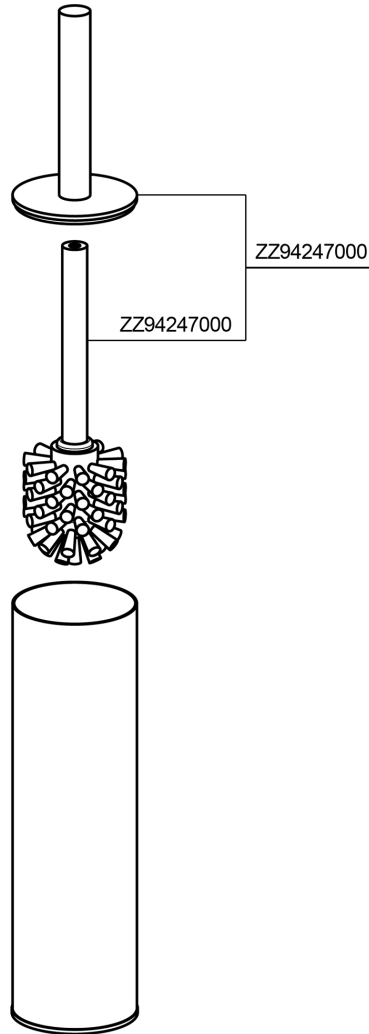

Brush holder BATHROOM ACCESSORIES_SI090650

MODEL **SI090650**

Brush holder, prepared with holes for wall fixing system, for wall application to combine with art. SI090660, art. SI090660 not included, Brass made

AVAILABLE FINISHINGS

-  **21** 21 Chrome
-  **2B** 2B Polished Nickel
-  **2F** 2F Brushed Nickel
-  **2P** 2P Rose Gold
-  **2Q** 2Q Black Titanium
-  **40** 40 Matt Black
-  **4Q** 4Q Matt White

CHARACTERISTICS

Required concealed parts **SI090660**

Brush holder BATHROOM ACCESSORIES_SI090650

SI090650

<https://en.huberitalia.com/brush-holder-bathroom-accessories-si090650>

2026-05-15