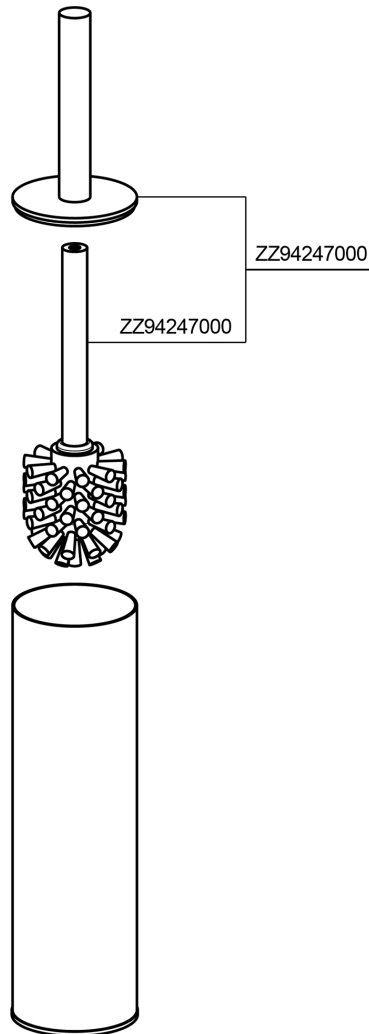

Brush holder BATHROOM ACCESSORIES_SI090650

MODEL **SI090650**

Brush holder, prepared with holes for wall fixing system, for wall application to combine with art. SI090660, art. SI090660 not included, Brass made

AVAILABLE FINISHINGS

-  **21** 21 Chrome
-  **2B** 2B Polished Nickel
-  **2F** 2F Brushed Nickel
-  **2P** 2P Rose Gold
-  **2Q** 2Q Black Titanium
-  **40** 40 Matt Black
-  **4Q** 4Q Matt White

CHARACTERISTICS

Required concealed parts **SI090660**

Brush holder BATHROOM ACCESSORIES_SI090650

SI090650

<https://en.huberitalia.com/brush-holder-bathroom-accessories-si090650>

2026-04-08