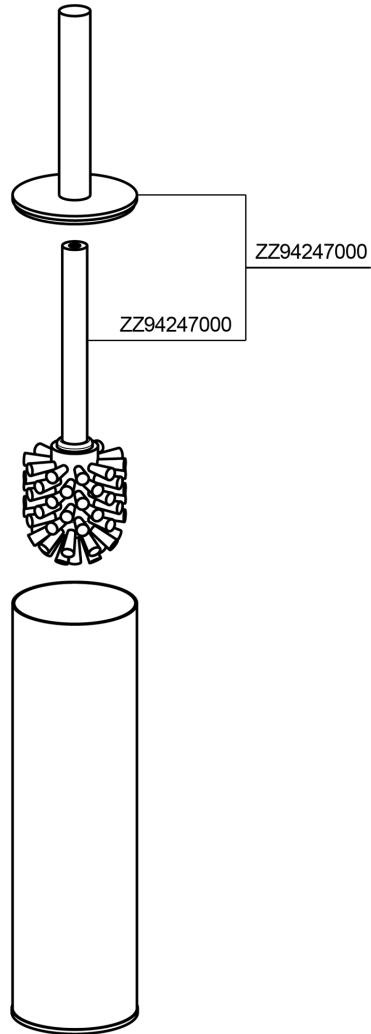

## Brush holder BATHROOM ACCESSORIES\_SI090650

SI090650

<https://en.huberitalia.com/brush-holder-bathroom-accessories-si090650>

2026-05-15