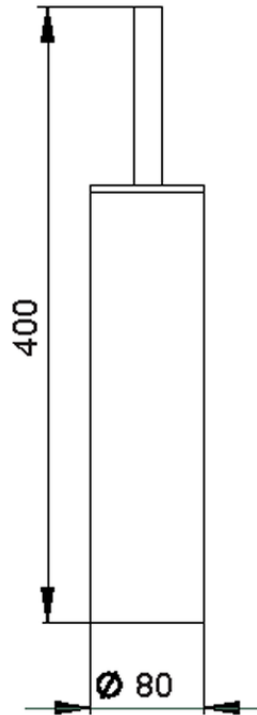

Brush holder BATHROOM ACCESSORIES_SI090650

SI090650

<https://en.huberitalia.com/brush-holder-bathroom-accessories-si090650>

2026-06-09