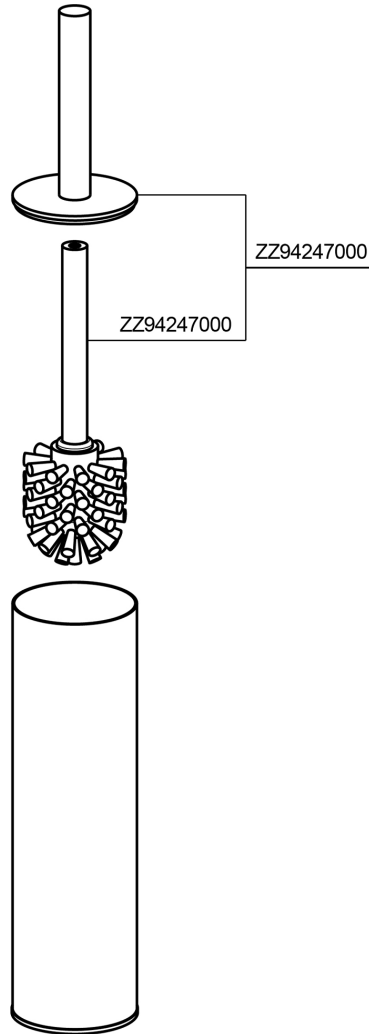

## Brush holder BATHROOM ACCESSORIES\_SI090650

SI090650

<https://en.huberitalia.com/brush-holder-bathroom-accessories-si090650>

2026-04-09