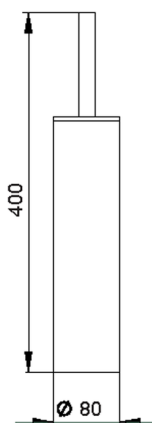

## Brush holder BATHROOM ACCESSORIES\_SI090650

MODEL **SI090650**

Brush holder, prepared with holes for wall fixing system, for wall application to combine with art. SI090660, art. SI090660 not included, Brass made