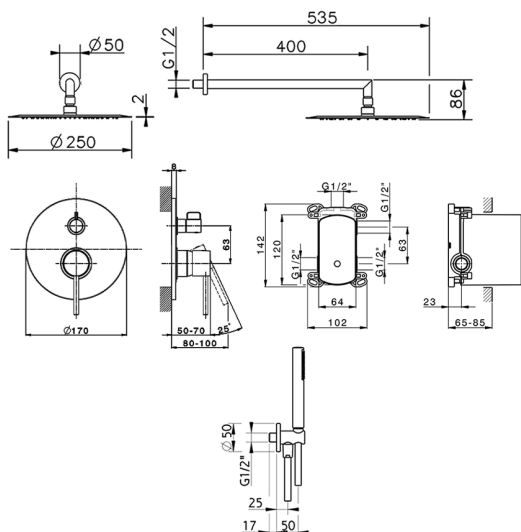

## Single Lever concealed shower set TRATTO EVO\_TV0KM020

MODEL **TV0KM020**

Single Lever concealed shower set, 2-Way rotating diverter, wall mounted adjustable handshower bracket, 400 mm shower arm, 250 mm round showerhead 2 mm thick INOX, 26 mm ABS minimalistic one spray handshower, 1/2" wall elbow, 150 cm smooth SILVERFLEX Flexible Hose

AVAILABLE FINISHINGS

CHARACTERISTICS

Cartridge Spare Parts **ZZ95409000**

**35 mm Cartridge**

### EcoStop

EcoStop feature limits water flow to approximately 50% of maximum output with one point of resistance on setting. Push slightly past the middle stop only when full water output is required. This will save water up to 50%.