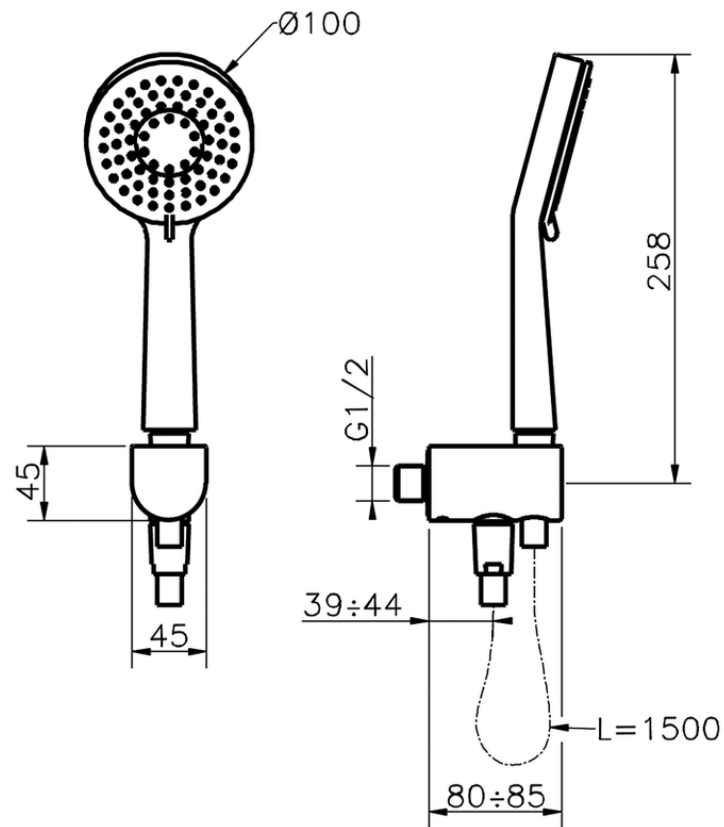

Shower set on wall elbow SHOWER_SS018880

SS018880

<https://en.huberitalia.com/shower-set-on-wall-elbow-shower-ss018880>

2026-04-06