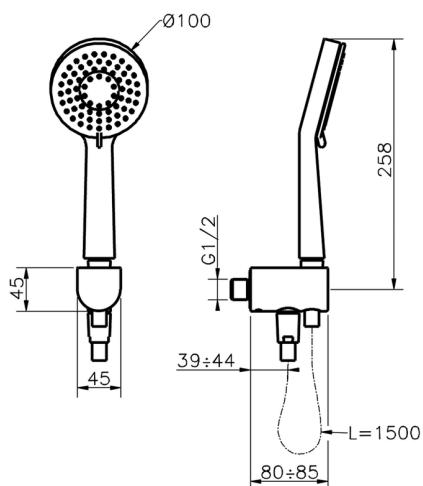

Shower set on wall elbow SHOWER_SS018880

MODEL **SS018880**

Shower set on wall elbow, handshower holder with integrated 1/2" elbow, 100 mm ABS Lodge 3 spray handshower, 150 cm SUPREME smooth flexible hose

AVAILABLE FINISHINGS

-  **21** 21 Chrome
-  **2F** 2F Brushed Nickel

CHARACTERISTICS

2026-04-06