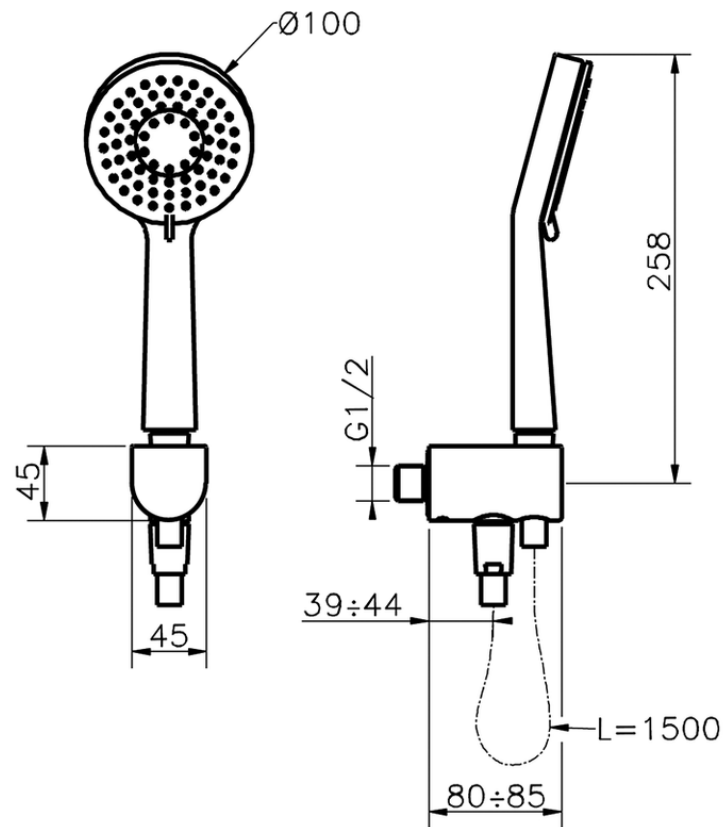

## Shower set on wall elbow SHOWER\_SS018880

SS018880

<https://en.huberitalia.com/shower-set-on-wall-elbow-shower-ss018880>

2026-04-10