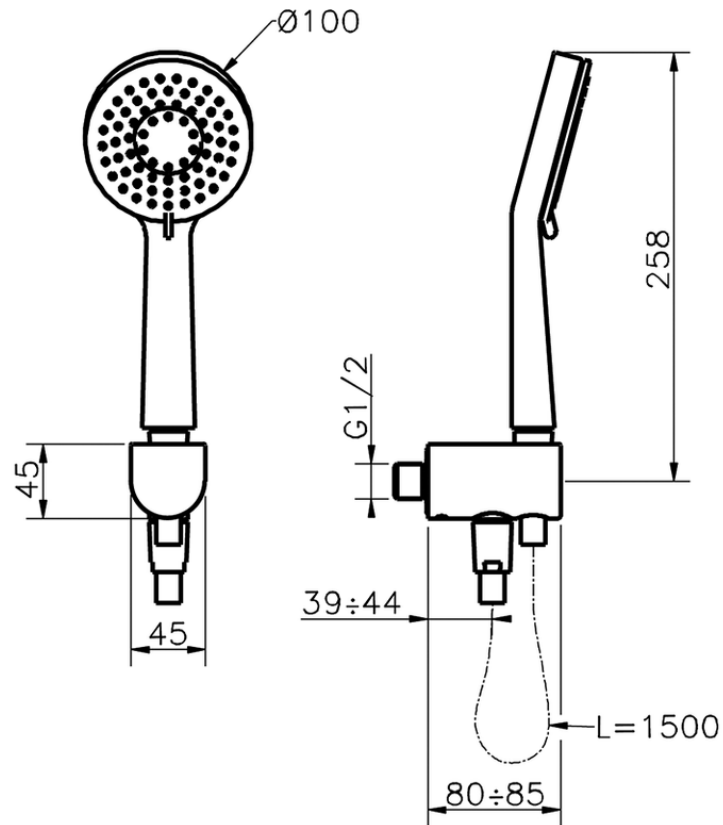

Shower set on wall elbow SHOWER_SS018880

SS018880

<https://en.huberitalia.com/shower-set-on-wall-elbow-shower-ss018880>

2026-06-13