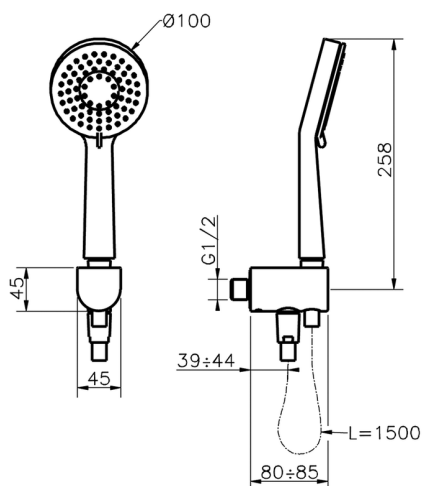

Shower set on wall elbow SHOWER_SS018880

MODEL **SS018880**

Shower set on wall elbow, handshower holder with integrated 1/2" elbow, 100 mm ABS Lodge 3 spray handshower, 150 cm SUPREME smooth flexible hose

AVAILABLE FINISHINGS

21 21 Chrome

2F 2F Brushed Nickel

CHARACTERISTICS

2026-06-13