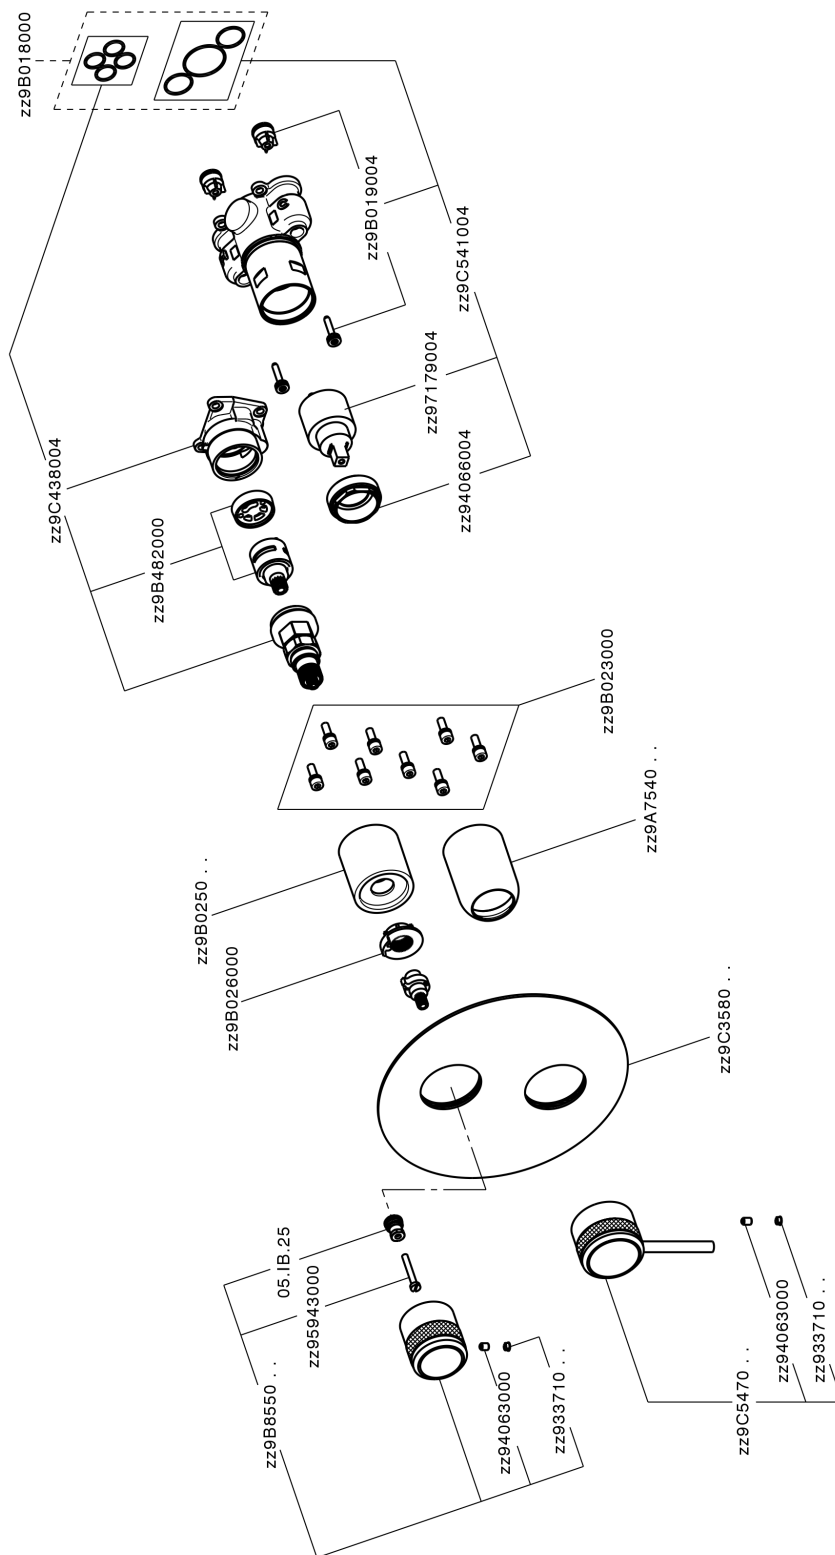

Exposed part for Single Lever One Box Valve ONE BOX_CR0BM030

MODEL **CR0BM030**

Exposed part for Single Lever One Box Valve, with 2-3 outlet diverter, Minimum depth of installation: 67 mm, without concealed part, for items ZB00B030-ZB00B031

AVAILABLE FINISHINGS

-  **21** 21 Chrome
-  **2F** 2F Brushed Nickel
-  **2Q** 2Q Black Titanium

CHARACTERISTICS

Cartridge Spare Parts **ZZ97179000**

35 mm Cartridge

Installation **Concealed**

Required concealed parts **ZB00B031**

ZB00B030

Exposed part for Single Lever One Box Valve ONE BOX_CR0BM030

CR0BM030

<https://en.huberitalia.com/exposed-part-for-single-lever-one-box-valve-one-box-cr0bm030>

One Box Universal Concealed Part ONE BOX_ZB00B031

MODEL **ZB00B031**

One Box Universal Concealed Part, for 1 or 2 or 3 outlet thermostatic or single lever, without trim kit, with noise reducers, with sealing gasket

AVAILABLE FINISHINGS

CHARACTERISTICS

Concealed	1
Installation	Concealed