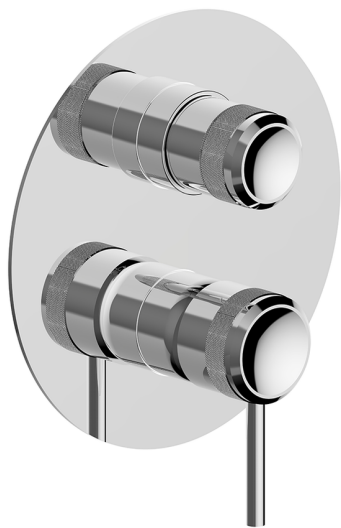

Exposed part for Single Lever One Box Valve ONE BOX_CR0BM030

MODEL **CR0BM030**

Exposed part for Single Lever One Box Valve, with 2-3 outlet diverter, Minimum depth of installation: 67 mm, without concealed part, for items ZB00B030-ZB00B031

AVAILABLE FINISHINGS

-  **21** 21 Chrome
-  **2F** 2F Brushed Nickel
-  **2Q** 2Q Black Titanium

CHARACTERISTICS

Cartridge Spare Parts **ZZ97179000**

35 mm Cartridge

Installation **Concealed**

Required concealed parts **ZB00B031**

ZB00B030

Exposed part for Single Lever One Box Valve ONE BOX_CR0BM030

CR0BM030

<https://en.huberitalia.com/exposed-part-for-single-lever-one-box-valve-one-box-cr0bm030>

One Box Universal Concealed Part ONE BOX_ZB00B031

MODEL **ZB00B031**

One Box Universal Concealed Part, for 1 or 2 or 3 outlet thermostatic or single lever, without trim kit, with noise reducers, with sealing gasket

AVAILABLE FINISHINGS

04 04 Without finishing