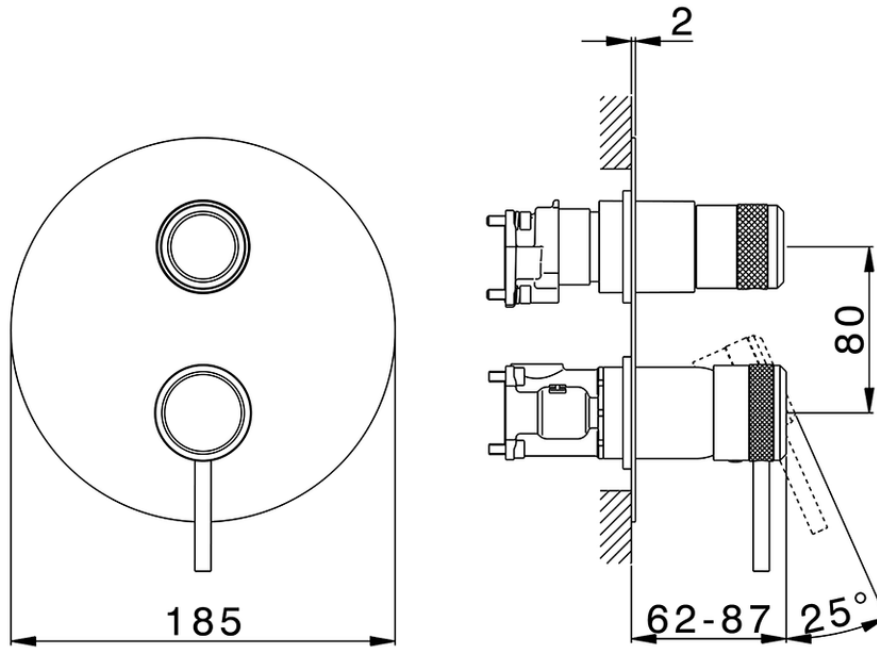

Exposed part for Single Lever One Box Valve ONE BOX_CR0BM030

CR0BM030

<https://en.huberitalia.com/exposed-part-for-single-lever-one-box-valve-one-box-cr0bm030>

ZB00B031

<https://en.huberitalia.com/one-box-universal-concealed-part-one-box-zb00b031>