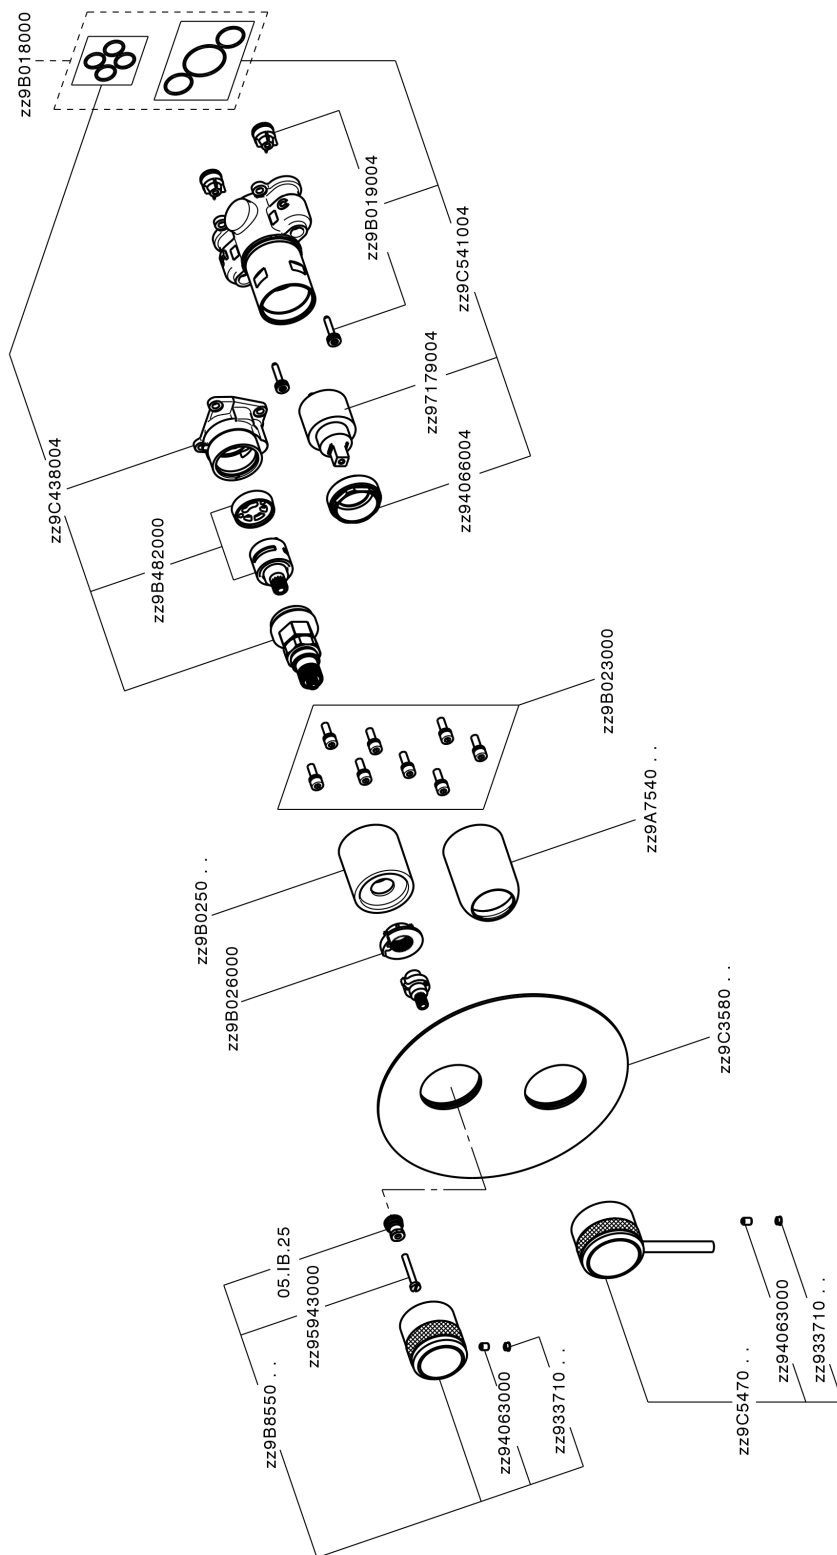

Exposed part for Single Lever One Box Valve ONE BOX_CR0BM030

MODEL **CR0BM030**

Exposed part for Single Lever One Box Valve, with 2-3 outlet diverter, Minimum depth of installation: 67 mm, without concealed part, for items ZB00B030-ZB00B031

AVAILABLE FINISHINGS

-  **21** 21 Chrome
-  **2F** 2F Brushed Nickel
-  **2Q** 2Q Black Titanium

CHARACTERISTICS

Cartridge Spare Parts **ZZ97179000**

35 mm Cartridge

Installation **Concealed**

Required concealed parts **ZB00B031**

ZB00B030

Exposed part for Single Lever One Box Valve ONE BOX_CR0BM030

CR0BM030

<https://en.huberitalia.com/exposed-part-for-single-lever-one-box-valve-one-box-cr0bm030>

One Box Universal Concealed Part ONE BOX_ZB00B031

MODEL **ZB00B031**

One Box Universal Concealed Part, for 1 or 2 or 3 outlet thermostatic or single lever, without trim kit, with noise reducers, with sealing gasket

AVAILABLE FINISHINGS

CHARACTERISTICS

Concealed	1
Installation	Concealed