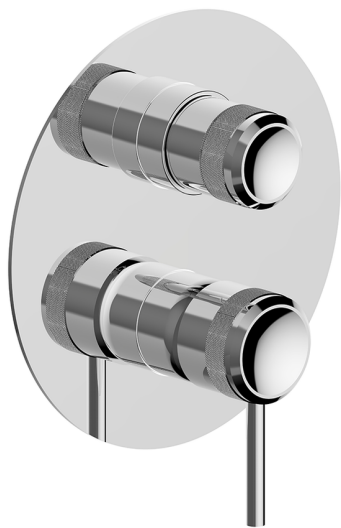

Exposed part for Single Lever One Box Valve ONE BOX_CR0BM030

MODEL **CR0BM030**

Exposed part for Single Lever One Box Valve, with 2-3 outlet diverter, Minimum depth of installation: 67 mm, without concealed part, for items ZB00B030-ZB00B031

AVAILABLE FINISHINGS

-  **21** 21 Chrome
-  **2F** 2F Brushed Nickel
-  **2Q** 2Q Black Titanium

CHARACTERISTICS

Cartridge Spare Parts **ZZ97179000**

35 mm Cartridge

Installation **Concealed**

Required concealed parts **ZB00B031**

ZB00B030

Exposed part for Single Lever One Box Valve ONE BOX_CR0BM030

CR0BM030

<https://en.huberitalia.com/exposed-part-for-single-lever-one-box-valve-one-box-cr0bm030>

One Box Universal Concealed Part ONE BOX_ZB00B031

MODEL **ZB00B031**

One Box Universal Concealed Part, for 1 or 2 or 3 outlet thermostatic or single lever, without trim kit, with noise reducers, with sealing gasket

AVAILABLE FINISHINGS

CHARACTERISTICS

Concealed	1
Installation	Concealed