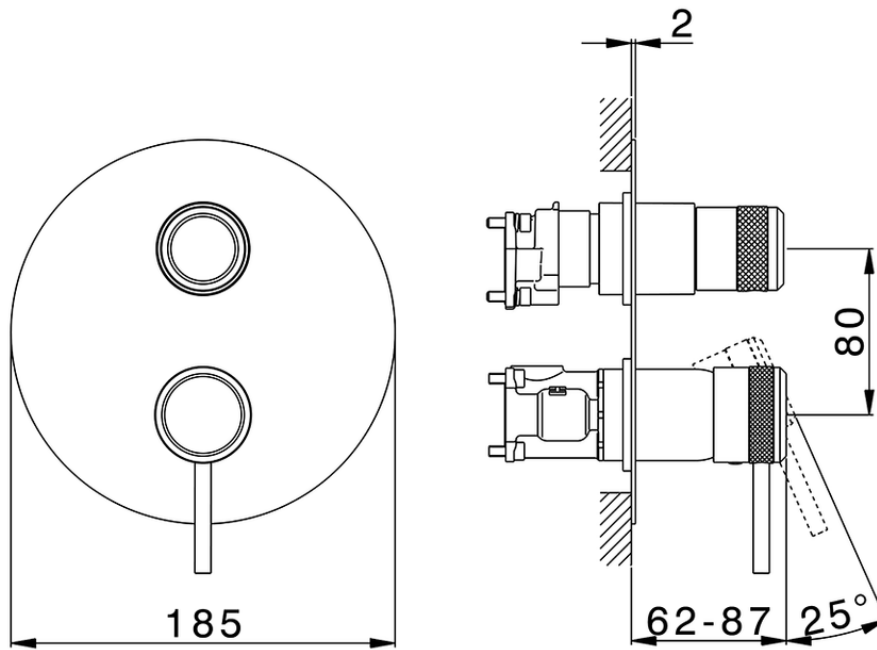

## Exposed part for Single Lever One Box Valve ONE BOX\_CR0BM030

CR0BM030

<https://en.huberitalia.com/exposed-part-for-single-lever-one-box-valve-one-box-cr0bm030>

ZB00B031

<https://en.huberitalia.com/one-box-universal-concealed-part-one-box-zb00b031>