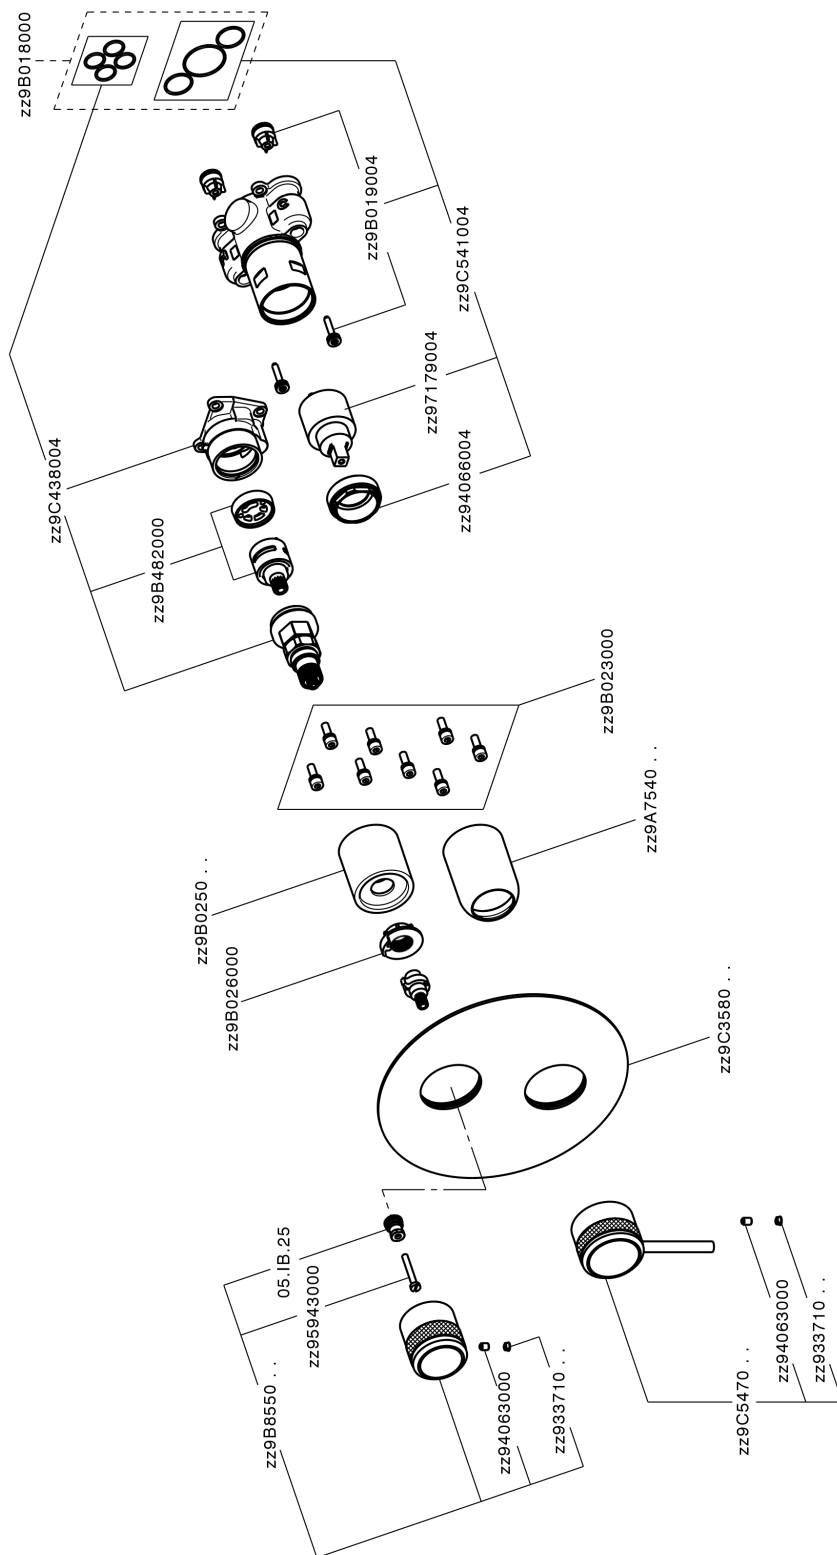

Exposed part for Single Lever One Box Valve ONE BOX_CR0BM030

CR0BM030

<https://en.huberitalia.com/exposed-part-for-single-lever-one-box-valve-one-box-cr0bm030>

One Box Universal Concealed Part ONE BOX_ZB00B031

ZB00B031

<https://en.huberitalia.com/one-box-universal-concealed-part-one-box-zb00b031>

One Box Universal Concealed Part ONE BOX_ZB00B030

ZB00B030

<https://en.huberitalia.com/one-box-universal-concealed-part-one-box-zb00b030>