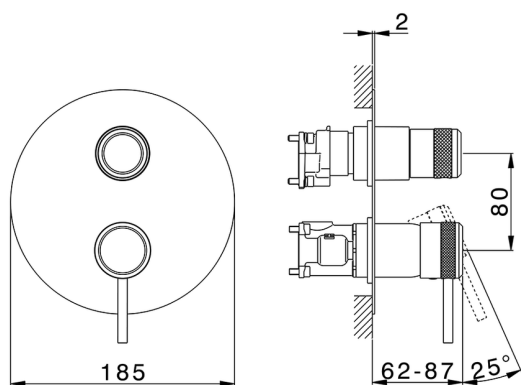

## Exposed part for Single Lever One Box Valve ONE BOX\_CR0BM030

MODEL **CR0BM030**

Exposed part for Single Lever One Box Valve, with 2-3 outlet diverter, Minimum depth of installation: 67 mm, without concealed part, for items ZB00B030-ZB00B031

### CHARACTERISTICS

Cartridge Spare Parts **ZZ97179000**

**35 mm Cartridge**

Installation **Concealed**

Required concealed parts **ZB00B031**

**ZB00B030**