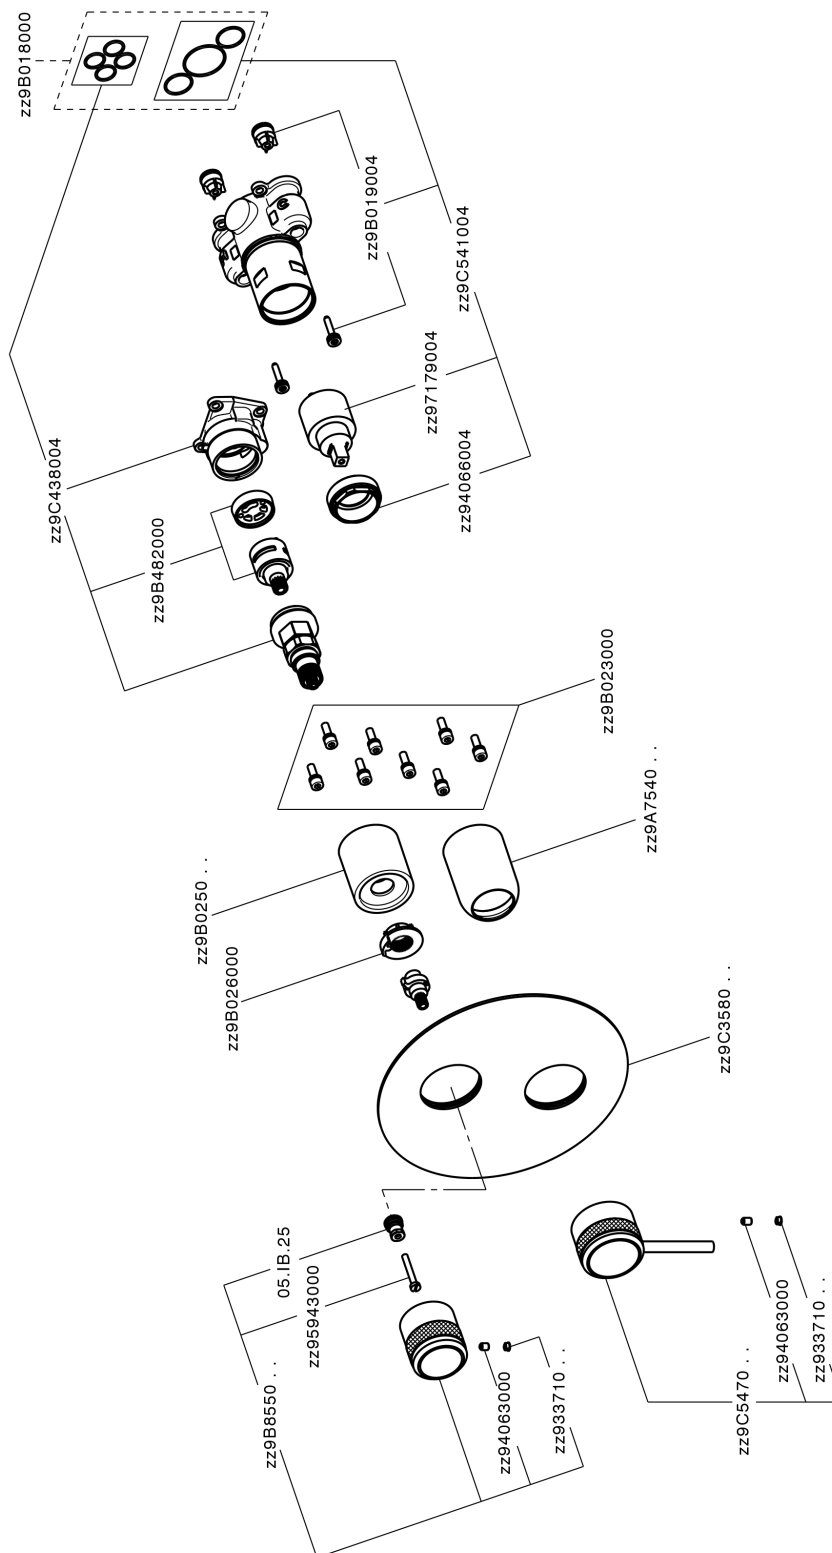

Exposed part for Single Lever One Box Valve ONE BOX_CR0BM030

MODEL **CR0BM030**

Exposed part for Single Lever One Box Valve, with 2-3 outlet diverter, Minimum depth of installation: 67 mm, without concealed part, for items ZB00B030-ZB00B031

AVAILABLE FINISHINGS

-  **21** 21 Chrome
-  **2F** 2F Brushed Nickel
-  **2Q** 2Q Black Titanium

CHARACTERISTICS

Cartridge Spare Parts **ZZ97179000**

35 mm Cartridge

Installation **Concealed**

Required concealed parts **ZB00B031**

ZB00B030

Exposed part for Single Lever One Box Valve ONE BOX_CR0BM030

CR0BM030

<https://en.huberitalia.com/exposed-part-for-single-lever-one-box-valve-one-box-cr0bm030>

One Box Universal Concealed Part ONE BOX_ZB00B031

MODEL **ZB00B031**

One Box Universal Concealed Part, for 1 or 2 or 3 outlet thermostatic or single lever, without trim kit, with noise reducers, with sealing gasket

AVAILABLE FINISHINGS

04 04 Without finishing