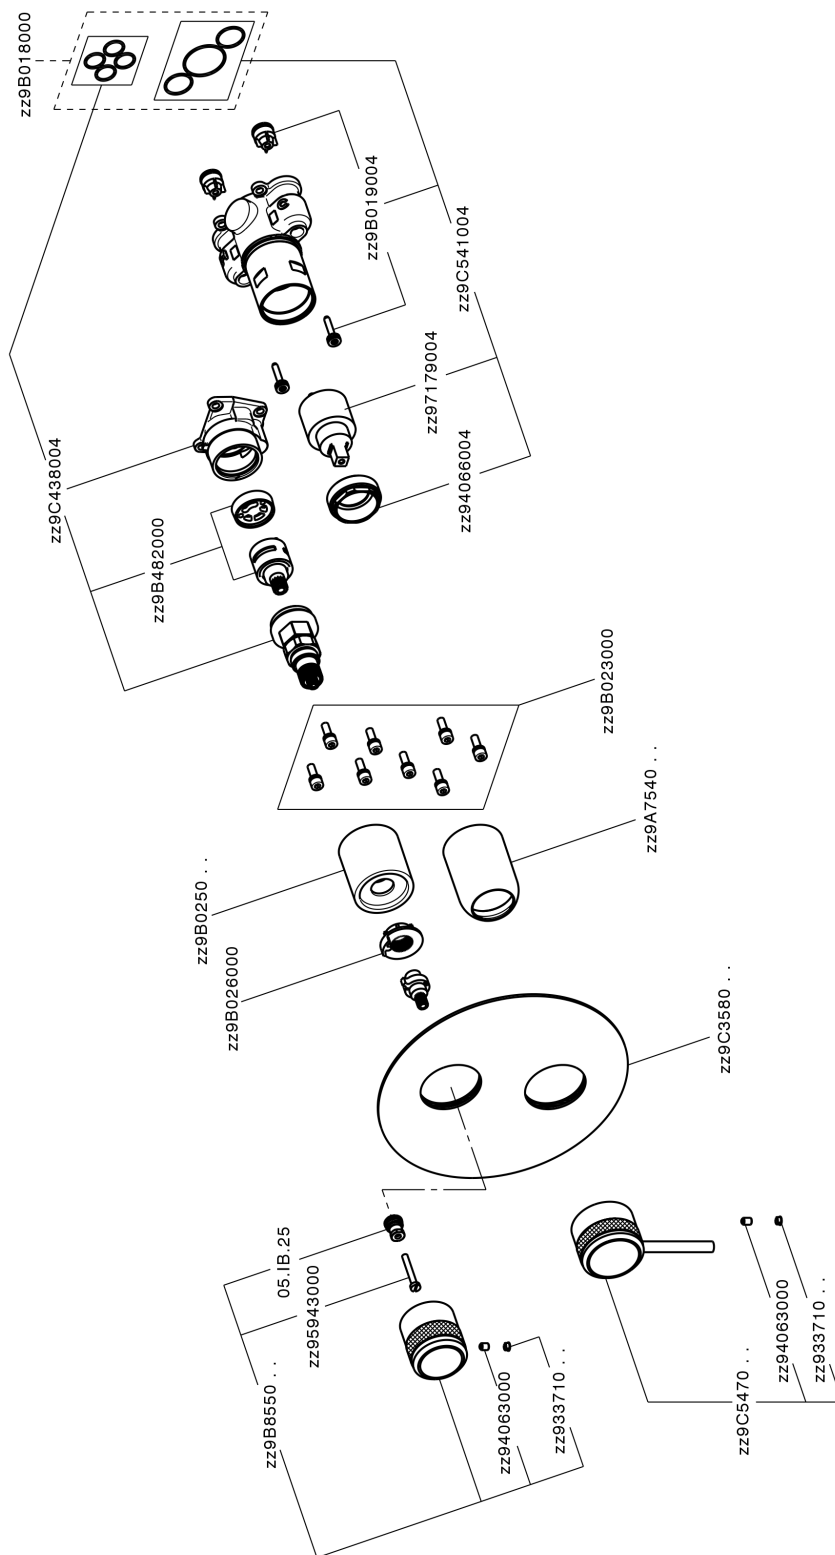

Exposed part for Single Lever One Box Valve ONE BOX_CR0BM030

MODEL **CR0BM030**

Exposed part for Single Lever One Box Valve, with 2-3 outlet diverter, Minimum depth of installation: 67 mm, without concealed part, for items ZB00B030-ZB00B031

AVAILABLE FINISHINGS

-  **21** 21 Chrome
-  **2F** 2F Brushed Nickel
-  **2Q** 2Q Black Titanium

CHARACTERISTICS

Cartridge Spare Parts **ZZ97179000**

35 mm Cartridge

Installation **Concealed**

Required concealed parts **ZB00B031**

ZB00B030

Exposed part for Single Lever One Box Valve ONE BOX_CR0BM030

CR0BM030

<https://en.huberitalia.com/exposed-part-for-single-lever-one-box-valve-one-box-cr0bm030>

One Box Universal Concealed Part ONE BOX_ZB00B031

MODEL **ZB00B031**

One Box Universal Concealed Part, for 1 or 2 or 3 outlet thermostatic or single lever, without trim kit, with noise reducers, with sealing gasket

AVAILABLE FINISHINGS

04 04 Without finishing