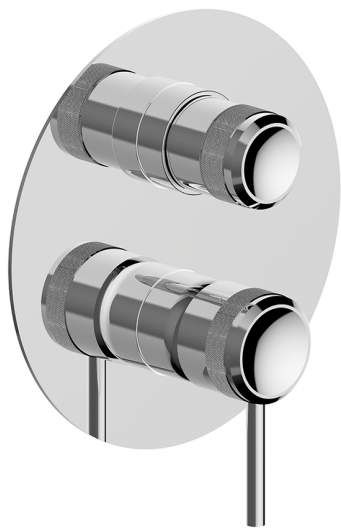

## Exposed part for Single Lever One Box Valve ONE BOX\_CR0BM030

MODEL **CR0BM030**

Exposed part for Single Lever One Box Valve, with 2-3 outlet diverter, Minimum depth of installation: 67 mm, without concealed part, for items ZB00B030-ZB00B031

### CHARACTERISTICS

Cartridge Spare Parts **ZZ97179000**

**35 mm Cartridge**

Installation **Concealed**

Required concealed parts **ZB00B031**

**ZB00B030**

## Exposed part for Single Lever One Box Valve ONE BOX\_CR0BM030

CR0BM030

<https://en.huberitalia.com/exposed-part-for-single-lever-one-box-valve-one-box-cr0bm030>

## One Box Universal Concealed Part ONE BOX\_ZB00B031

MODEL **ZB00B031**

One Box Universal Concealed Part, for 1 or 2 or 3 outlet thermostatic or single lever, without trim kit, with noise reducers, with sealing gasket