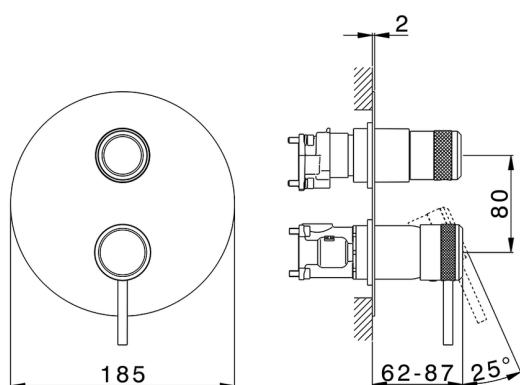

Exposed part for Single Lever One Box Valve ONE BOX_CR0BM030

MODEL **CR0BM030**

Exposed part for Single Lever One Box Valve, with 2-3 outlet diverter, Minimum depth of installation: 67 mm, without concealed part, for items ZB00B030-ZB00B031

AVAILABLE FINISHINGS

-  **21** 21 Chrome
-  **2F** 2F Brushed Nickel
-  **2Q** 2Q Black Titanium

CHARACTERISTICS

Cartridge Spare Parts **ZZ97179000**

35 mm Cartridge

Installation **Concealed**

Required concealed parts **ZB00B031**

ZB00B030

Exposed part for Single Lever One Box Valve ONE BOX_CR0BM030

CR0BM030

<https://en.huberitalia.com/exposed-part-for-single-lever-one-box-valve-one-box-cr0bm030>

One Box Universal Concealed Part ONE BOX_ZB00B031