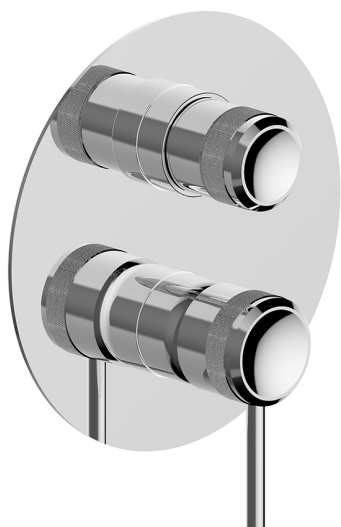

Exposed part for Single Lever One Box Valve ONE BOX_CR0BM030

MODEL **CR0BM030**

Exposed part for Single Lever One Box Valve, with 2-3 outlet diverter, Minimum depth of installation: 67 mm, without concealed part, for items ZB00B030-ZB00B031

AVAILABLE FINISHINGS

-  **21** 21 Chrome
-  **2F** 2F Brushed Nickel
-  **2Q** 2Q Black Titanium

CHARACTERISTICS

Cartridge Spare Parts **ZZ97179000**

35 mm Cartridge

Installation **Concealed**

Required concealed parts **ZB00B031**

ZB00B030

Exposed part for Single Lever One Box Valve ONE BOX_CR0BM030

CR0BM030

<https://en.huberitalia.com/exposed-part-for-single-lever-one-box-valve-one-box-cr0bm030>

One Box Universal Concealed Part ONE BOX_ZB00B031

MODEL **ZB00B031**

One Box Universal Concealed Part, for 1 or 2 or 3 outlet thermostatic or single lever, without trim kit, with noise reducers, with sealing gasket

AVAILABLE FINISHINGS

04 04 Without finishing