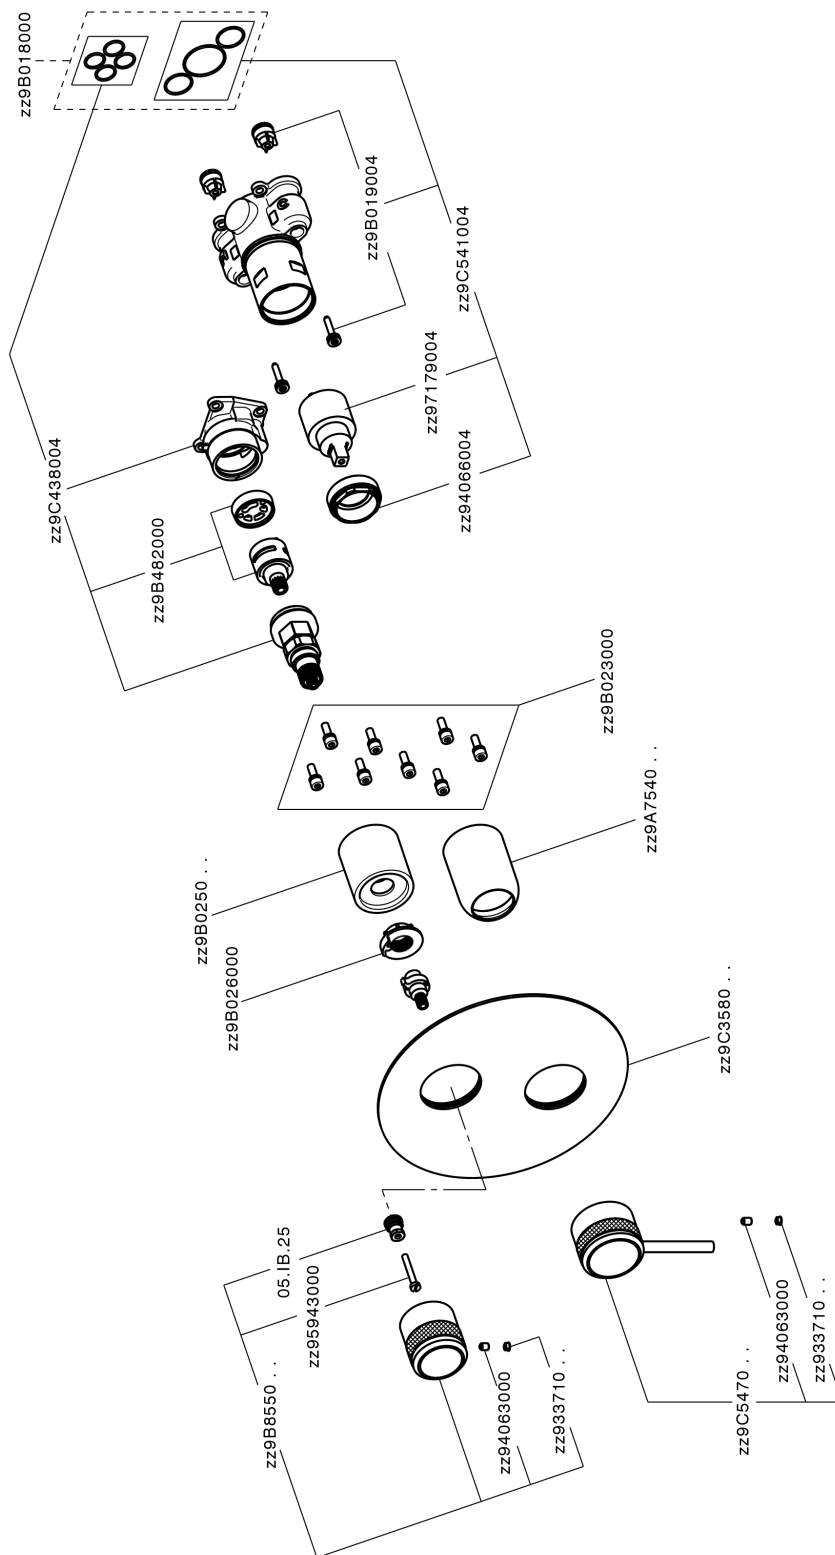

## Exposed part for Single Lever One Box Valve ONE BOX\_CR0BM030

MODEL **CR0BM030**

Exposed part for Single Lever One Box Valve, with 2-3 outlet diverter, Minimum depth of installation: 67 mm, without concealed part, for items ZB00B030-ZB00B031

### CHARACTERISTICS

Cartridge Spare Parts **ZZ97179000**

**35 mm Cartridge**

Installation **Concealed**

Required concealed parts **ZB00B031**

**ZB00B030**

## Exposed part for Single Lever One Box Valve ONE BOX\_CR0BM030

CR0BM030

<https://en.huberitalia.com/exposed-part-for-single-lever-one-box-valve-one-box-cr0bm030>

## One Box Universal Concealed Part ONE BOX\_ZB00B031

MODEL **ZB00B031**

One Box Universal Concealed Part, for 1 or 2 or 3 outlet thermostatic or single lever, without trim kit, with noise reducers, with sealing gasket