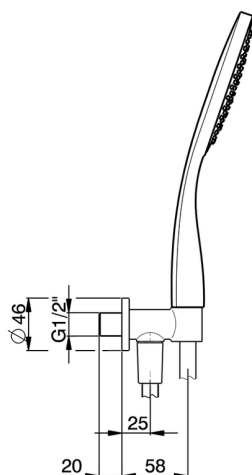

Complete shower set with elbow SHOWER_SS018820

MODEL **SS018820**

Complete shower set with elbow, wall mounted handshower holder, 130 mm ABS Emotion one spray handshower

AVAILABLE FINISHINGS

-  **21** 21 Chrome
-  **2F** 2F Brushed Nickel
-  **2Q** 2Q Black Titanium