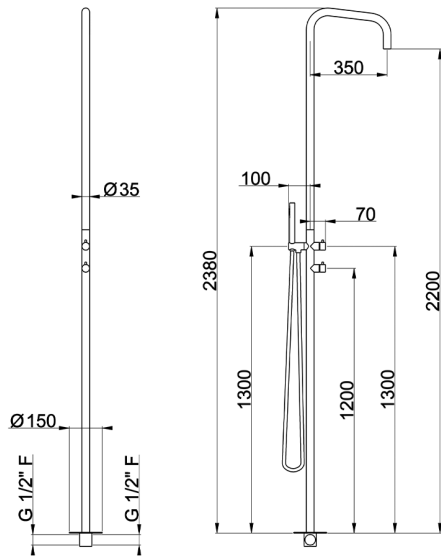

AVAILABLE FINISHINGS

D1 D1 Brushed Inox

CHARACTERISTICS

Cartridge Spare Parts **ZZ9E521000**

25 mm Progressive single-lever cartridge

2024-12-18