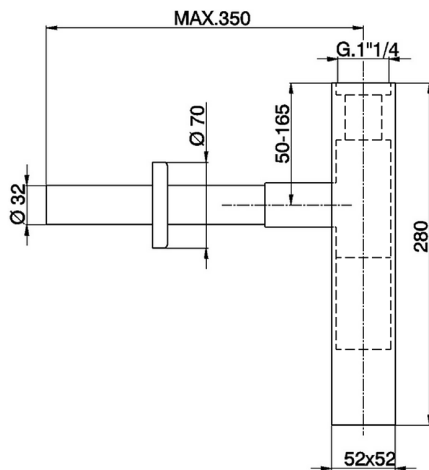

1

MODEL **ZB004080**

1"1/4 Siphon

AVAILABLE FINISHINGS

**24** 24 Gold

CHARACTERISTICS

2026-06-26