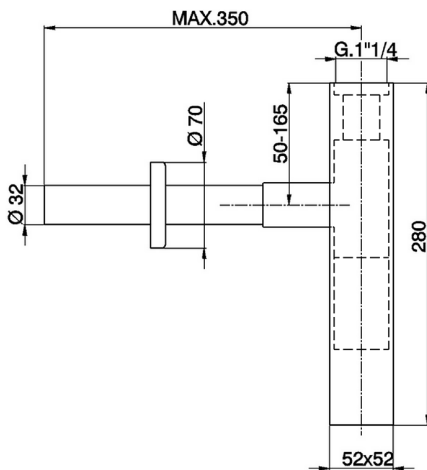

1

MODEL **ZB004080**

1"1/4 Siphon

AVAILABLE FINISHINGS

**24** 24 Gold

CHARACTERISTICS

2026-05-15