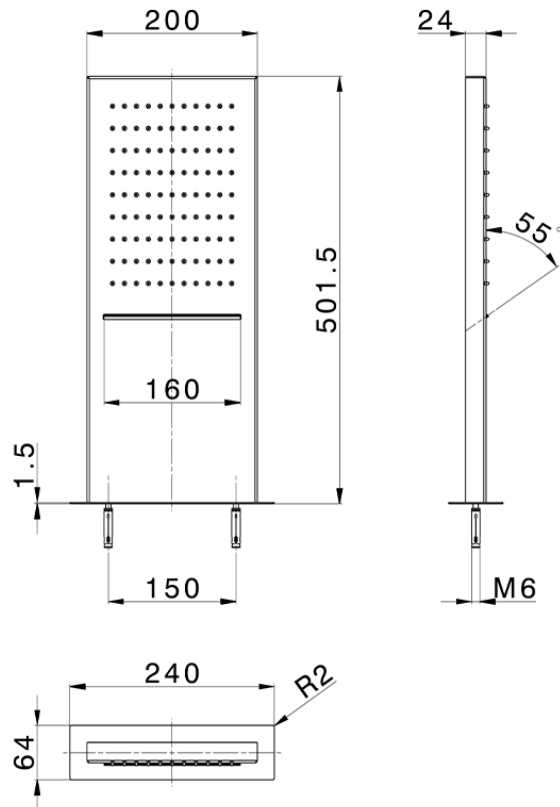

Rectangular wall-mounted showerhead ZEN_ZS122070

ZS122070

<https://en.huberitalia.com/rectangular-wall-mounted-showerhead-zen-zs122070>

2024-11-15