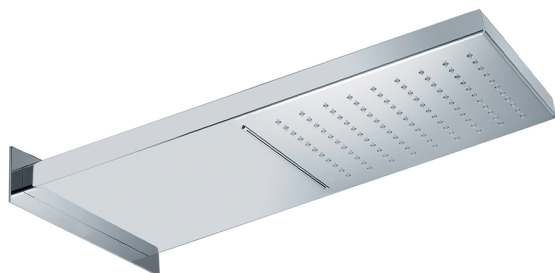

Rectangular wall-mounted showerhead ZEN_ZS122070

MODEL **ZS122070**

Rectangular wall-mounted showerhead, rain, waterfall functions, Stainless Steel AISI 304

AVAILABLE FINISHINGS

- **40** 40 Matt Black
- **4Q** 4Q Matt White
- **D1** D1 Brushed Inox
- **D2** D2 Polished Inox

CHARACTERISTICS

2024-11-15