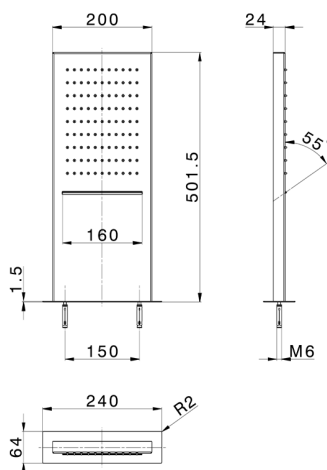

Rectangular wall-mounted showerhead ZEN_ZS122070

MODEL **ZS122070**

Rectangular wall-mounted showerhead, rain, waterfall functions, Stainless Steel AISI 304

AVAILABLE FINISHINGS

- **40** 40 Matt Black
- **4Q** 4Q Matt White
- **D1** D1 Brushed Inox
- **D2** D2 Polished Inox

CHARACTERISTICS

2024-11-15