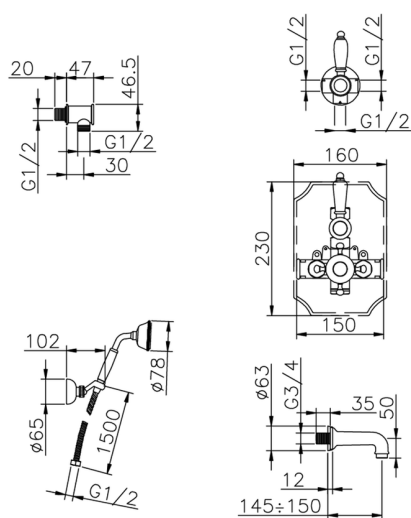

## Concealed thermostatic bath set VICTORIAN\_915.VT01H.

MODEL **915.VT01H.**

Concealed thermostatic bath set, 1/2" Concealed Thermostatic valve, 1/2" outlet stopvalve, 2-outlet diverter, wall mounted adjustable handshower bracket, 78 mm Brass classic one spray handshower, 3/4 M 150 mm spout, 1/2" wall elbow, 150 cm Brass flexible hose

### CHARACTERISTICS

Cartridge Spare Parts **24.04A.PP**  
**8x20 Plus P Thermostatic Valve**  
 Installation **Concealed**