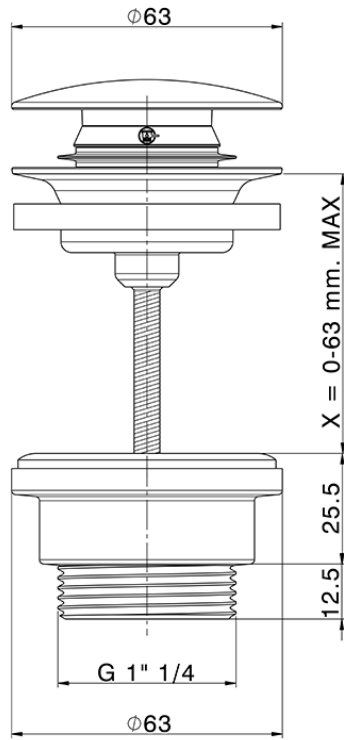

1"1/4 click clack drain for basin mixer COMPONENTS_ZB001800

ZB001800

<https://en.huberitalia.com/11-4-click-clack-drain-for-basin-mixer-components-zb001800>

2024-11-15