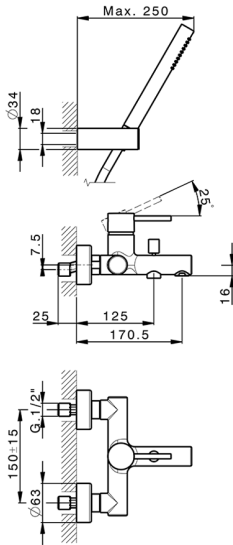

Single lever bath mixer, shower set M32_MT000121

MODEL **MT000121**

Single lever bath mixer, with shower set, wall mounted adjustable handshower bracket, 23 mm Brass One Spray handshower, 150 cm SUPREME smooth flexible hose

AVAILABLE FINISHINGS

-  **21** 21 Chrome
-  **26** 26 Old Copper
-  **2F** 2F Brushed Nickel
-  **2W** 2W Brushed Gold
-  **40** 40 Matt Black
-  **4Q** 4Q Matt White

CHARACTERISTICS

Cartridge Spare Parts **ZZ95435000**

35 mm Cartridge

EcoStop

EcoStop feature limits water flow to approximately 50% of maximum output with one point of resistance on setting. Push slightly past the middle stop only when full water output is required. This will save water up to 50%.