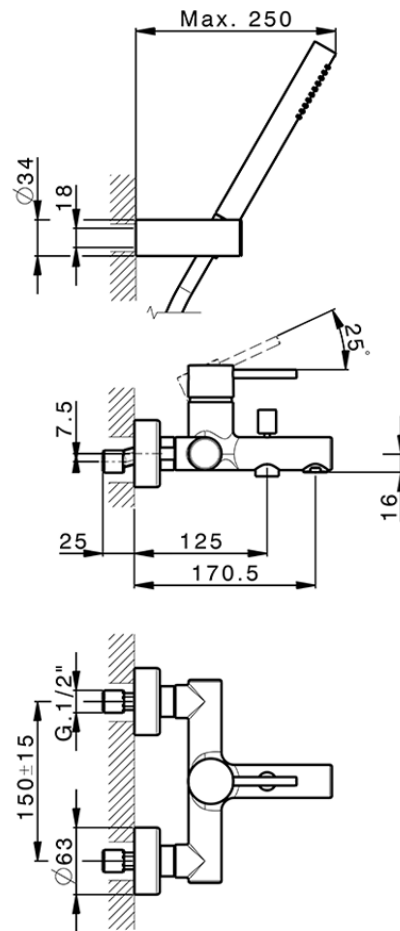

## Single lever bath mixer, shower set M32\_MT000121

MT000121

<https://en.huberitalia.com/single-lever-bath-mixer-shower-set-m32-mt000121>

2024-11-15