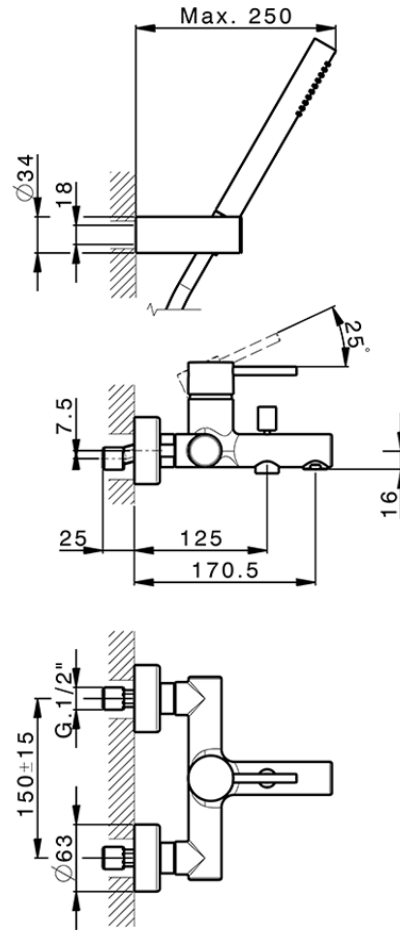

Single lever bath mixer, shower set M32_MT000121

MT000121

<https://en.huberitalia.com/single-lever-bath-mixer-shower-set-m32-mt000121>

2024-11-15