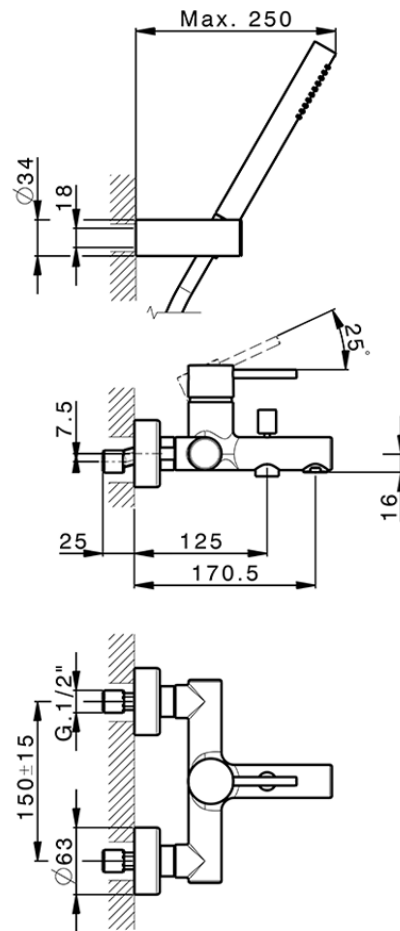

Single lever bath mixer, shower set M32_MT000121

MT000121

<https://en.huberitalia.com/single-lever-bath-mixer-shower-set-m32-mt000121>

2024-11-15